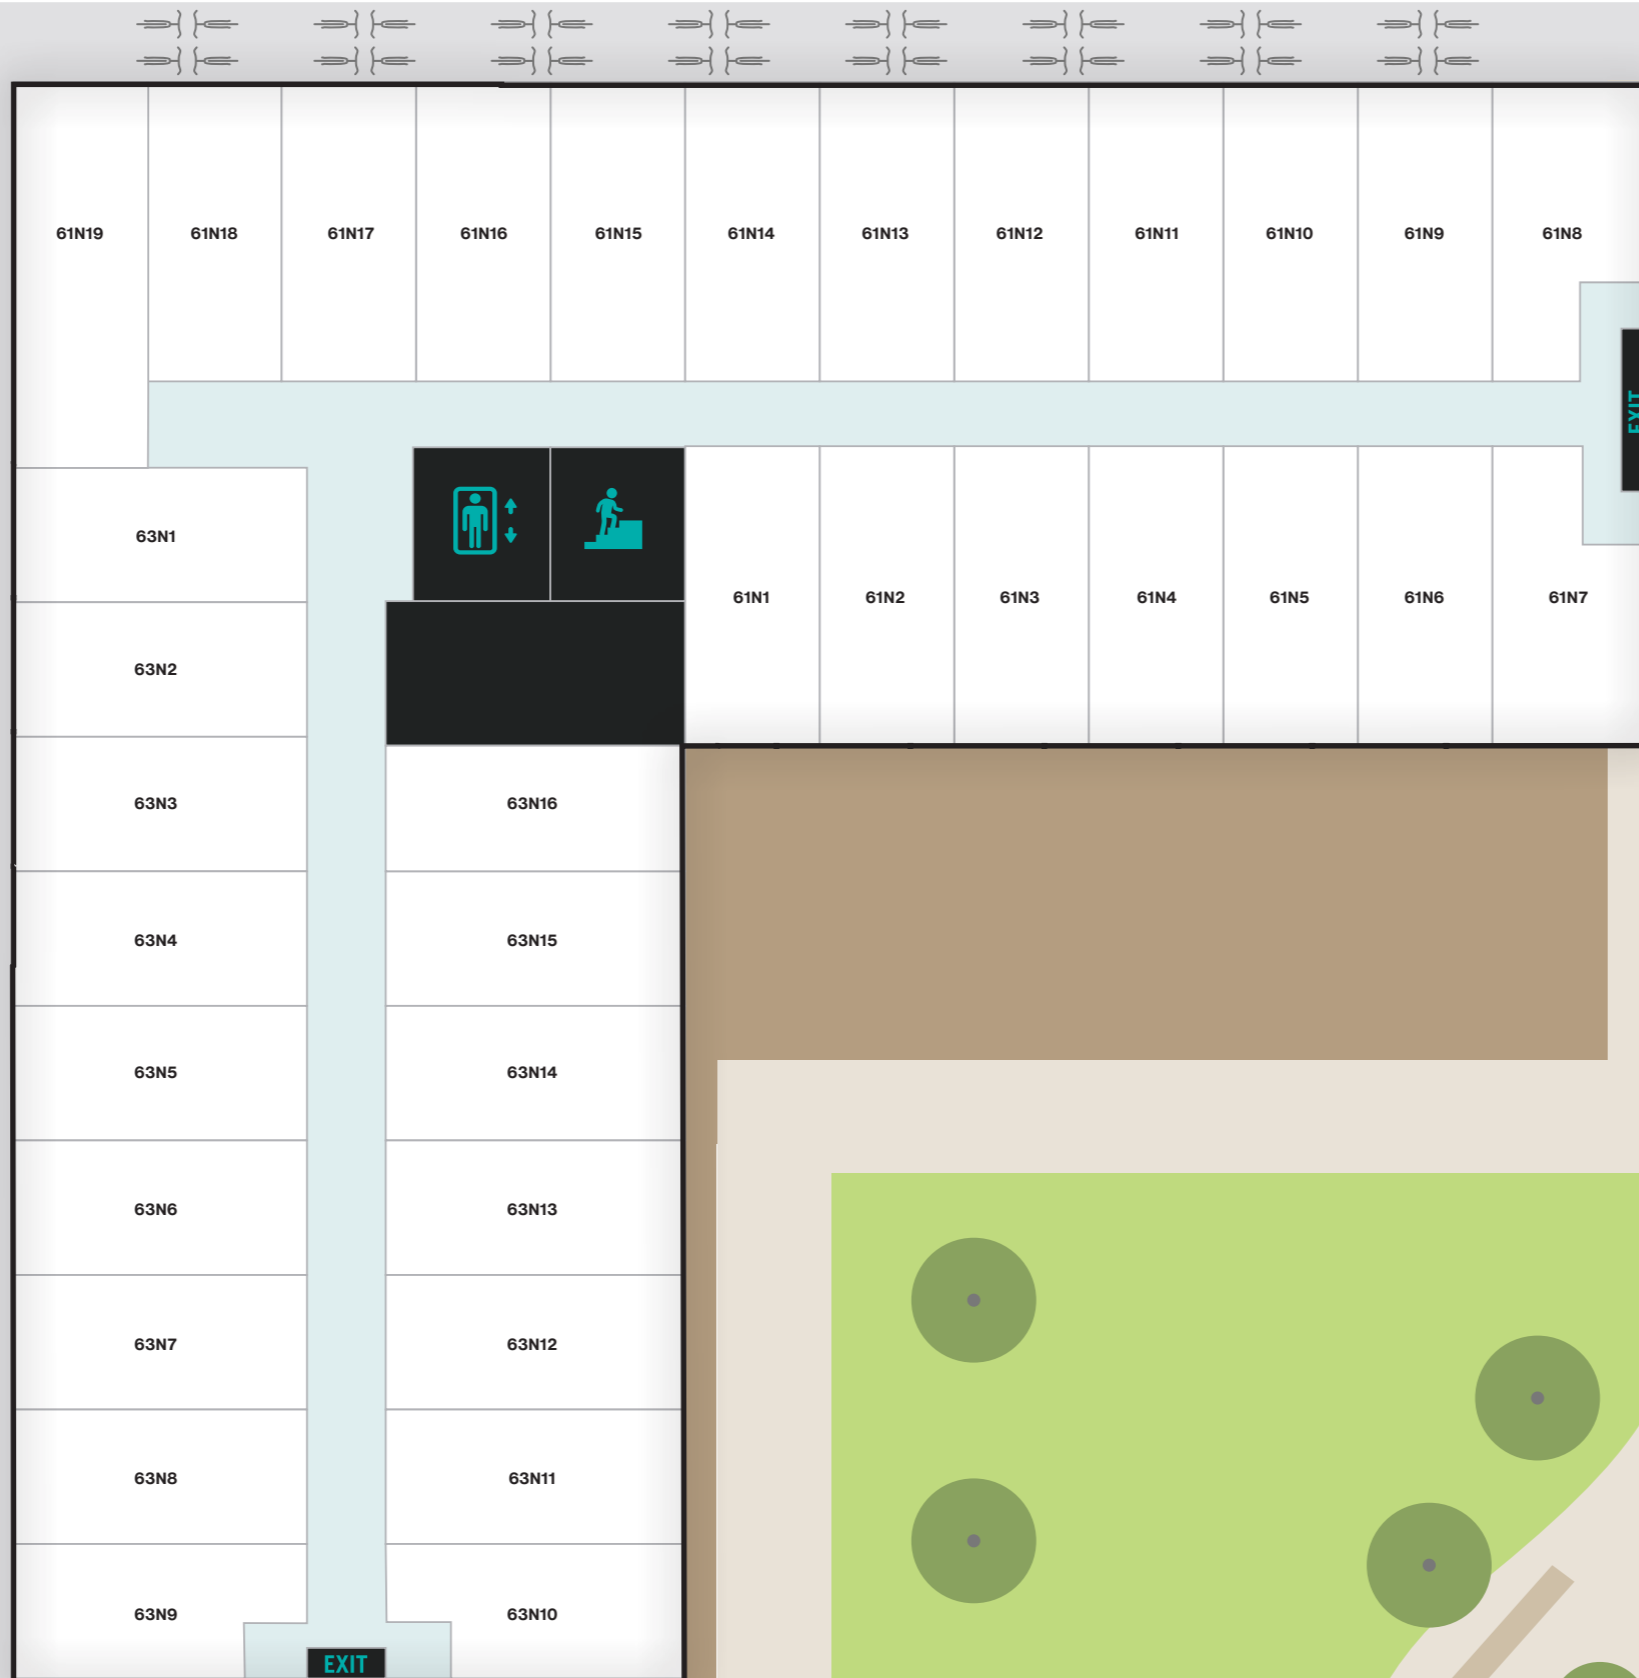

AMSTERDAM
NDSM

11TH FLOOR 61N - 63N

- STAIRS
- ELEVATOR
- EMERGENCY EXIT