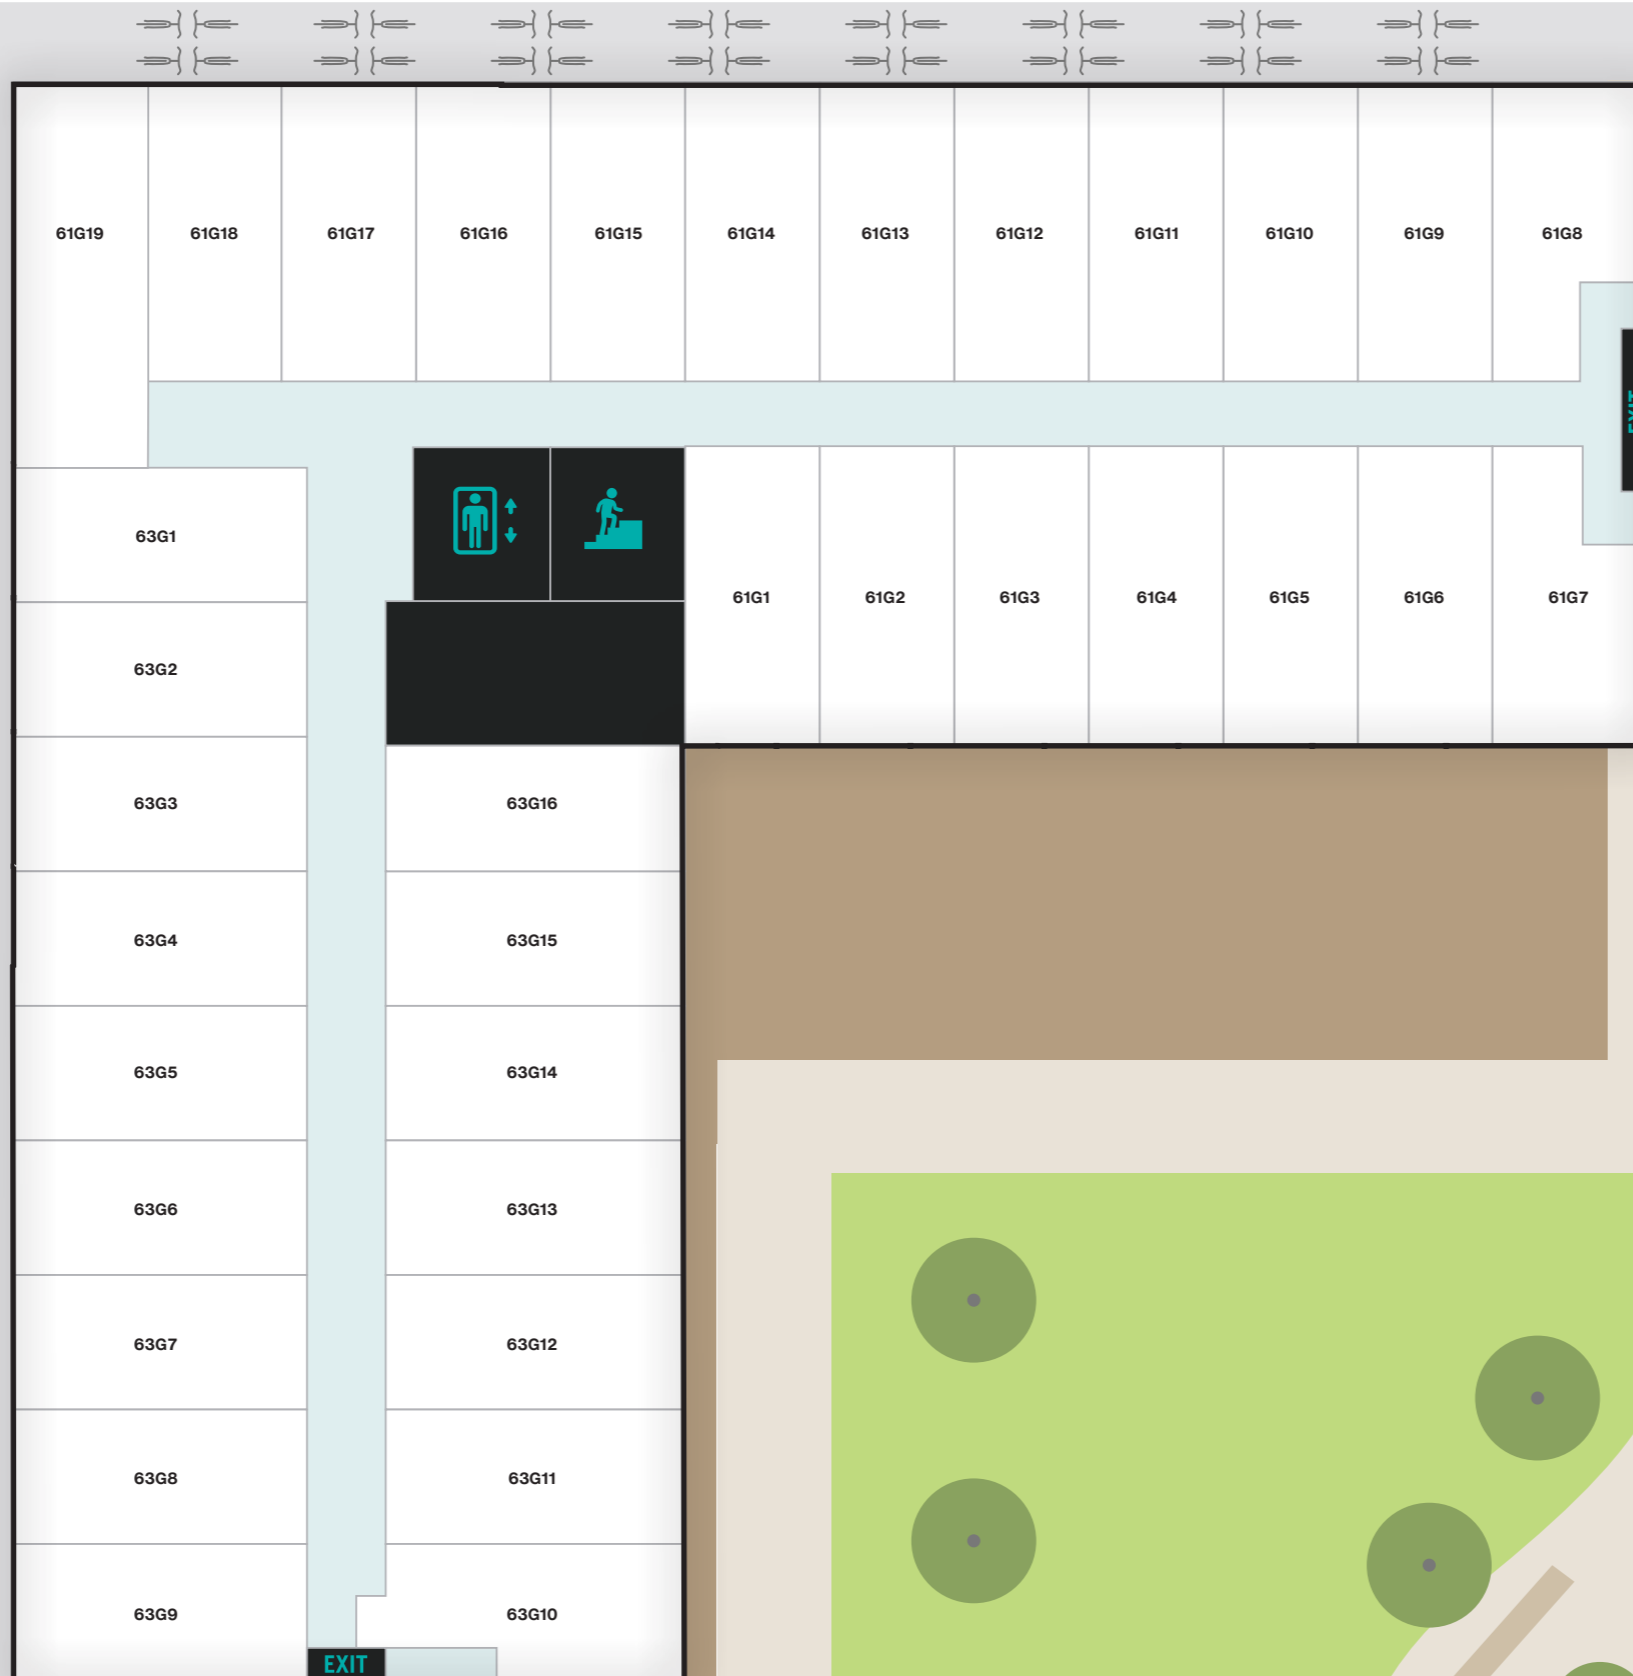

5TH FLOOR 61F - 63F

 STAIRS

 ELEVATOR

 EMERGENCY EXIT

Student Experience

MT. LINCOLN WEG

TT. VASUM WEG

AMSTERDAM
NDSM

6TH FLOOR 61G - 63G

STAIRS

ELEVATOR

EMERGENCY EXIT

Student Experience

MT. LINCOLN WEG

TT. VASUM WEG

AMSTERDAM
NDSM