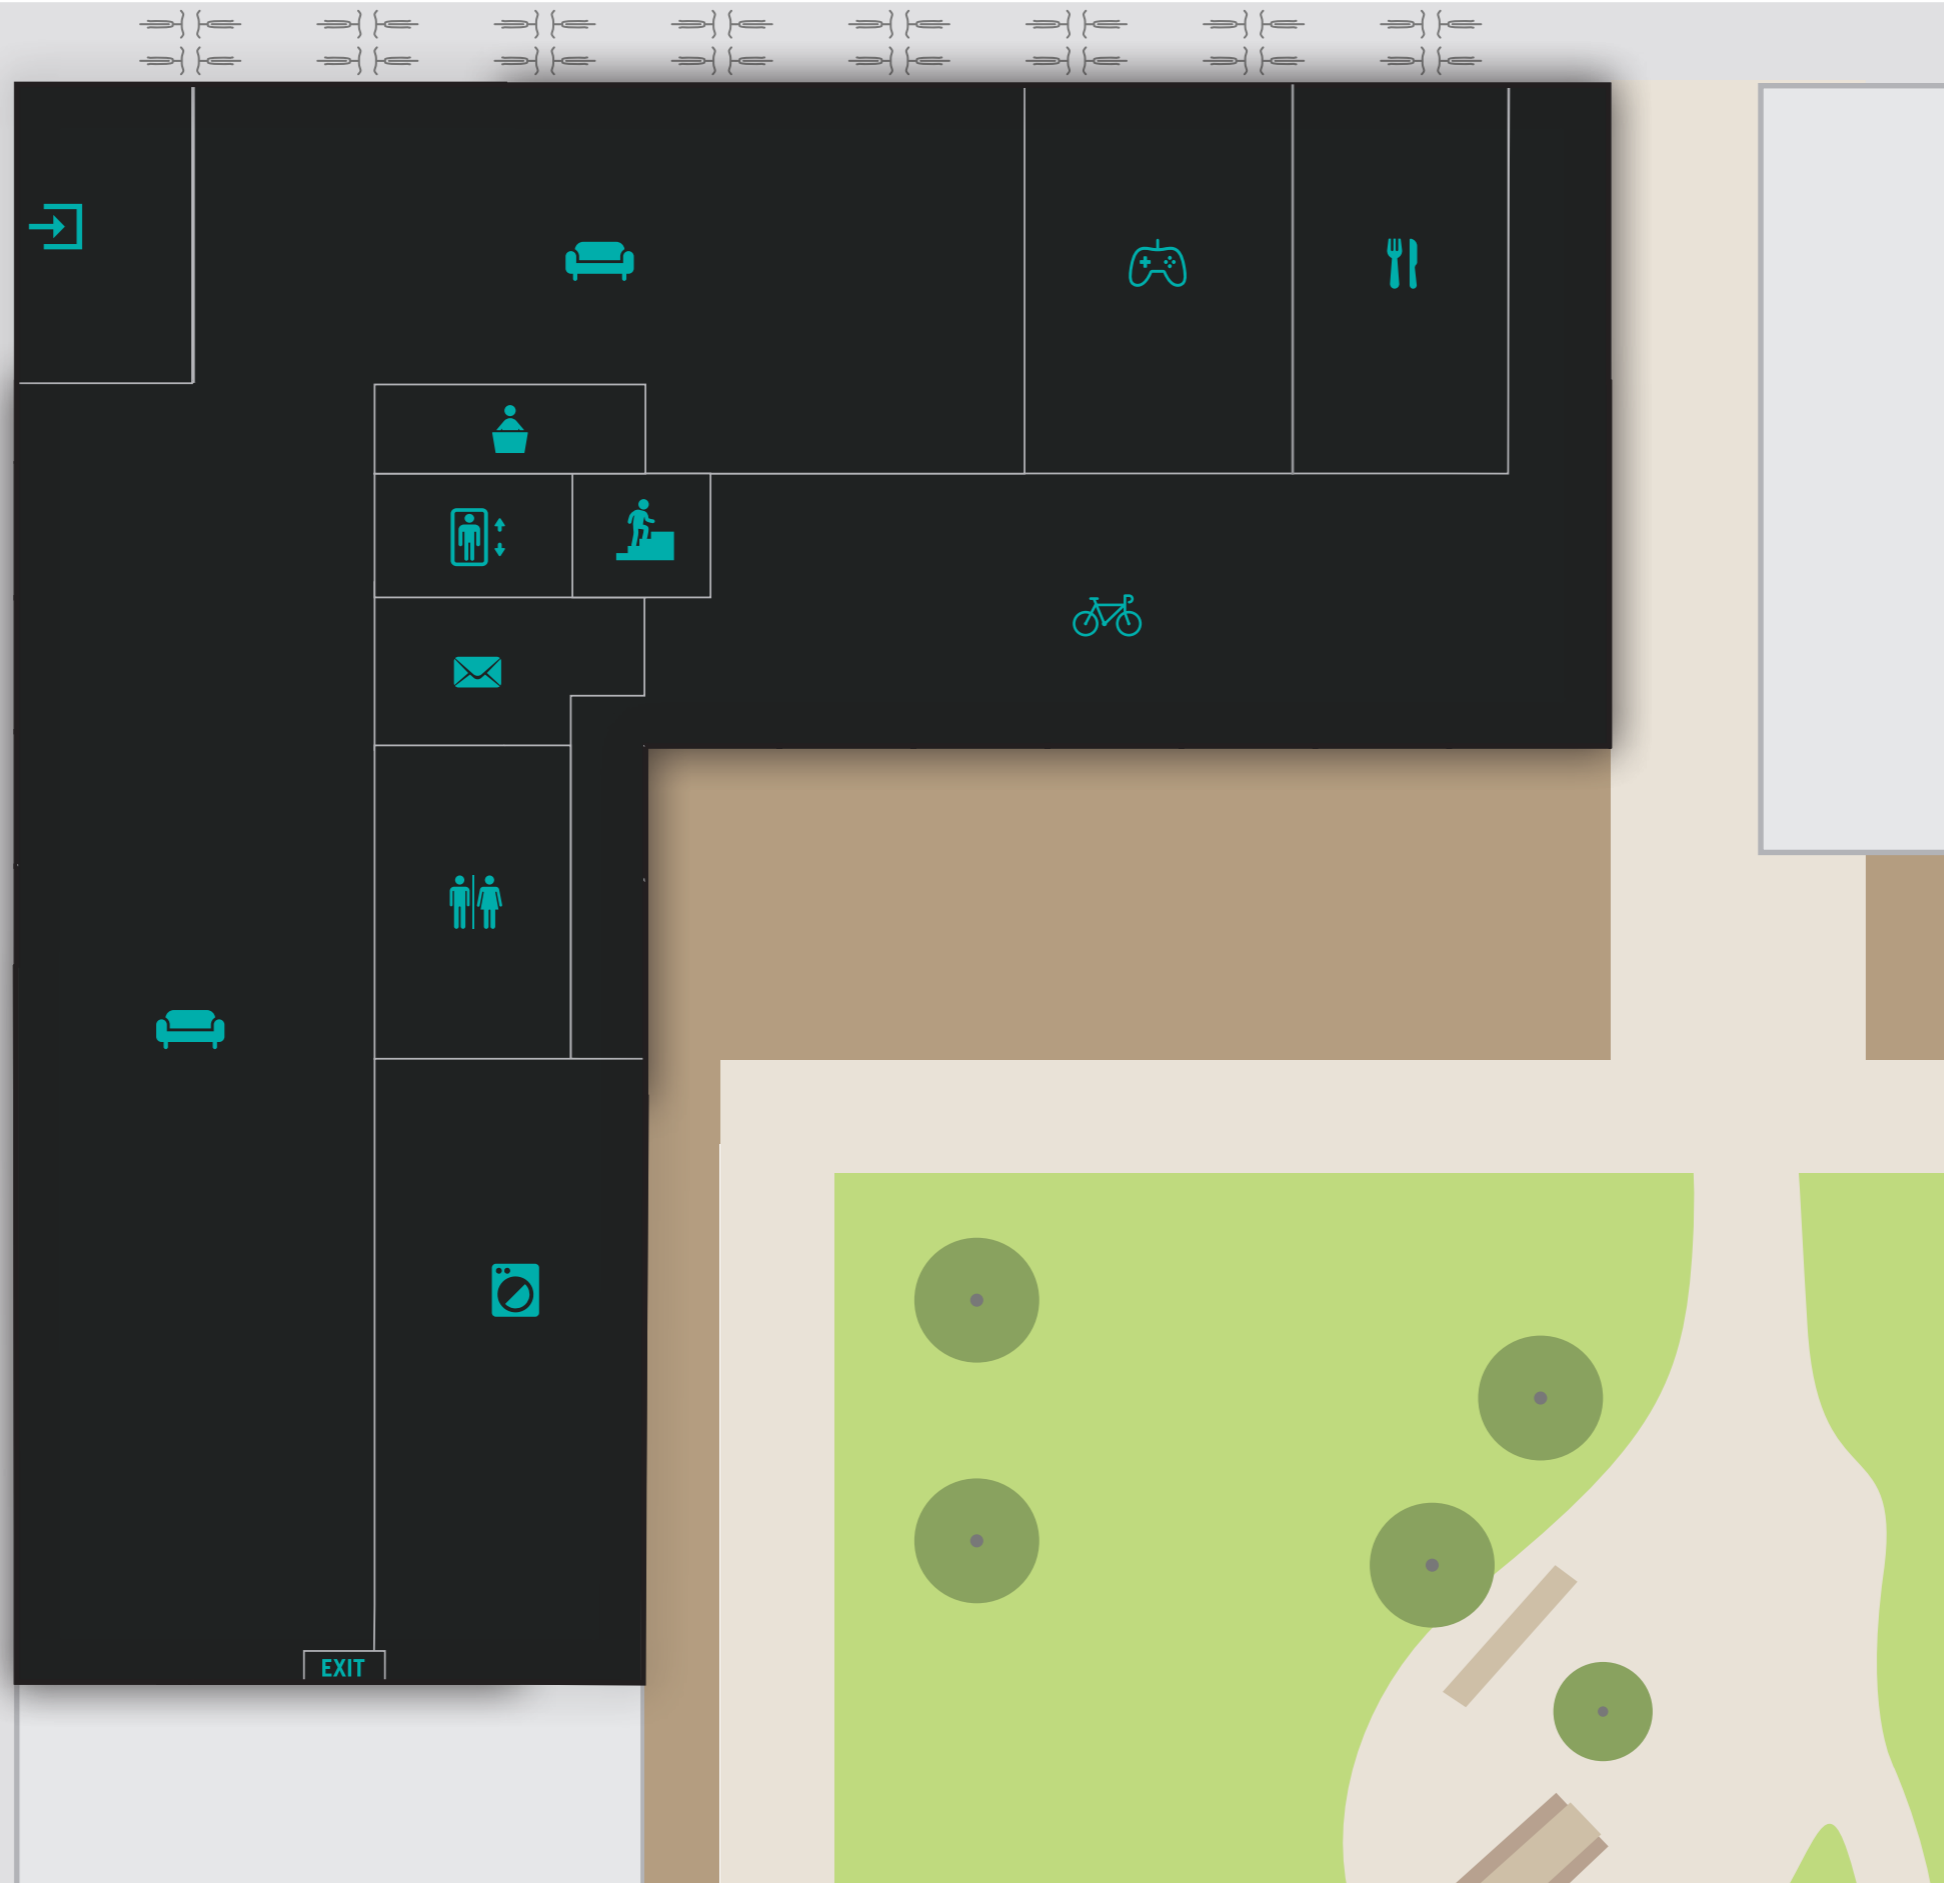

MT. LINCOLNWEG

Student Experience

TT. VASUMWEG

AMSTERDAM
NDSM

GROUND FLOOR

-  STAIRS
-  ELEVATOR
-  ENTRANCE
-  EMERGENCY EXIT
-  RECEPTION
-  LOUNGE
-  GAME CORNER
-  PRIVATE DINING ROOM
-  TOILETS
-  LAUNDROMAT
-  BICYCLE STORAGE
-  MAILBOX

Student Experience

MT. LINCOLN WEG

TT. VASUM WEG

AMSTERDAM
NDSM

1ST FLOOR 61B - 63B

-  STAIRS
-  ELEVATOR
-  EMERGENCY EXIT
-  STUDY ROOM

Student Experience

MT. LINCOLN WEG

TT. VASUM WEG

AMSTERDAM
NDSM

2ND FLOOR 61C - 63C

STAIRS

ELEVATOR

EMERGENCY EXIT

Student Experience

MT. LINCOLN WEG