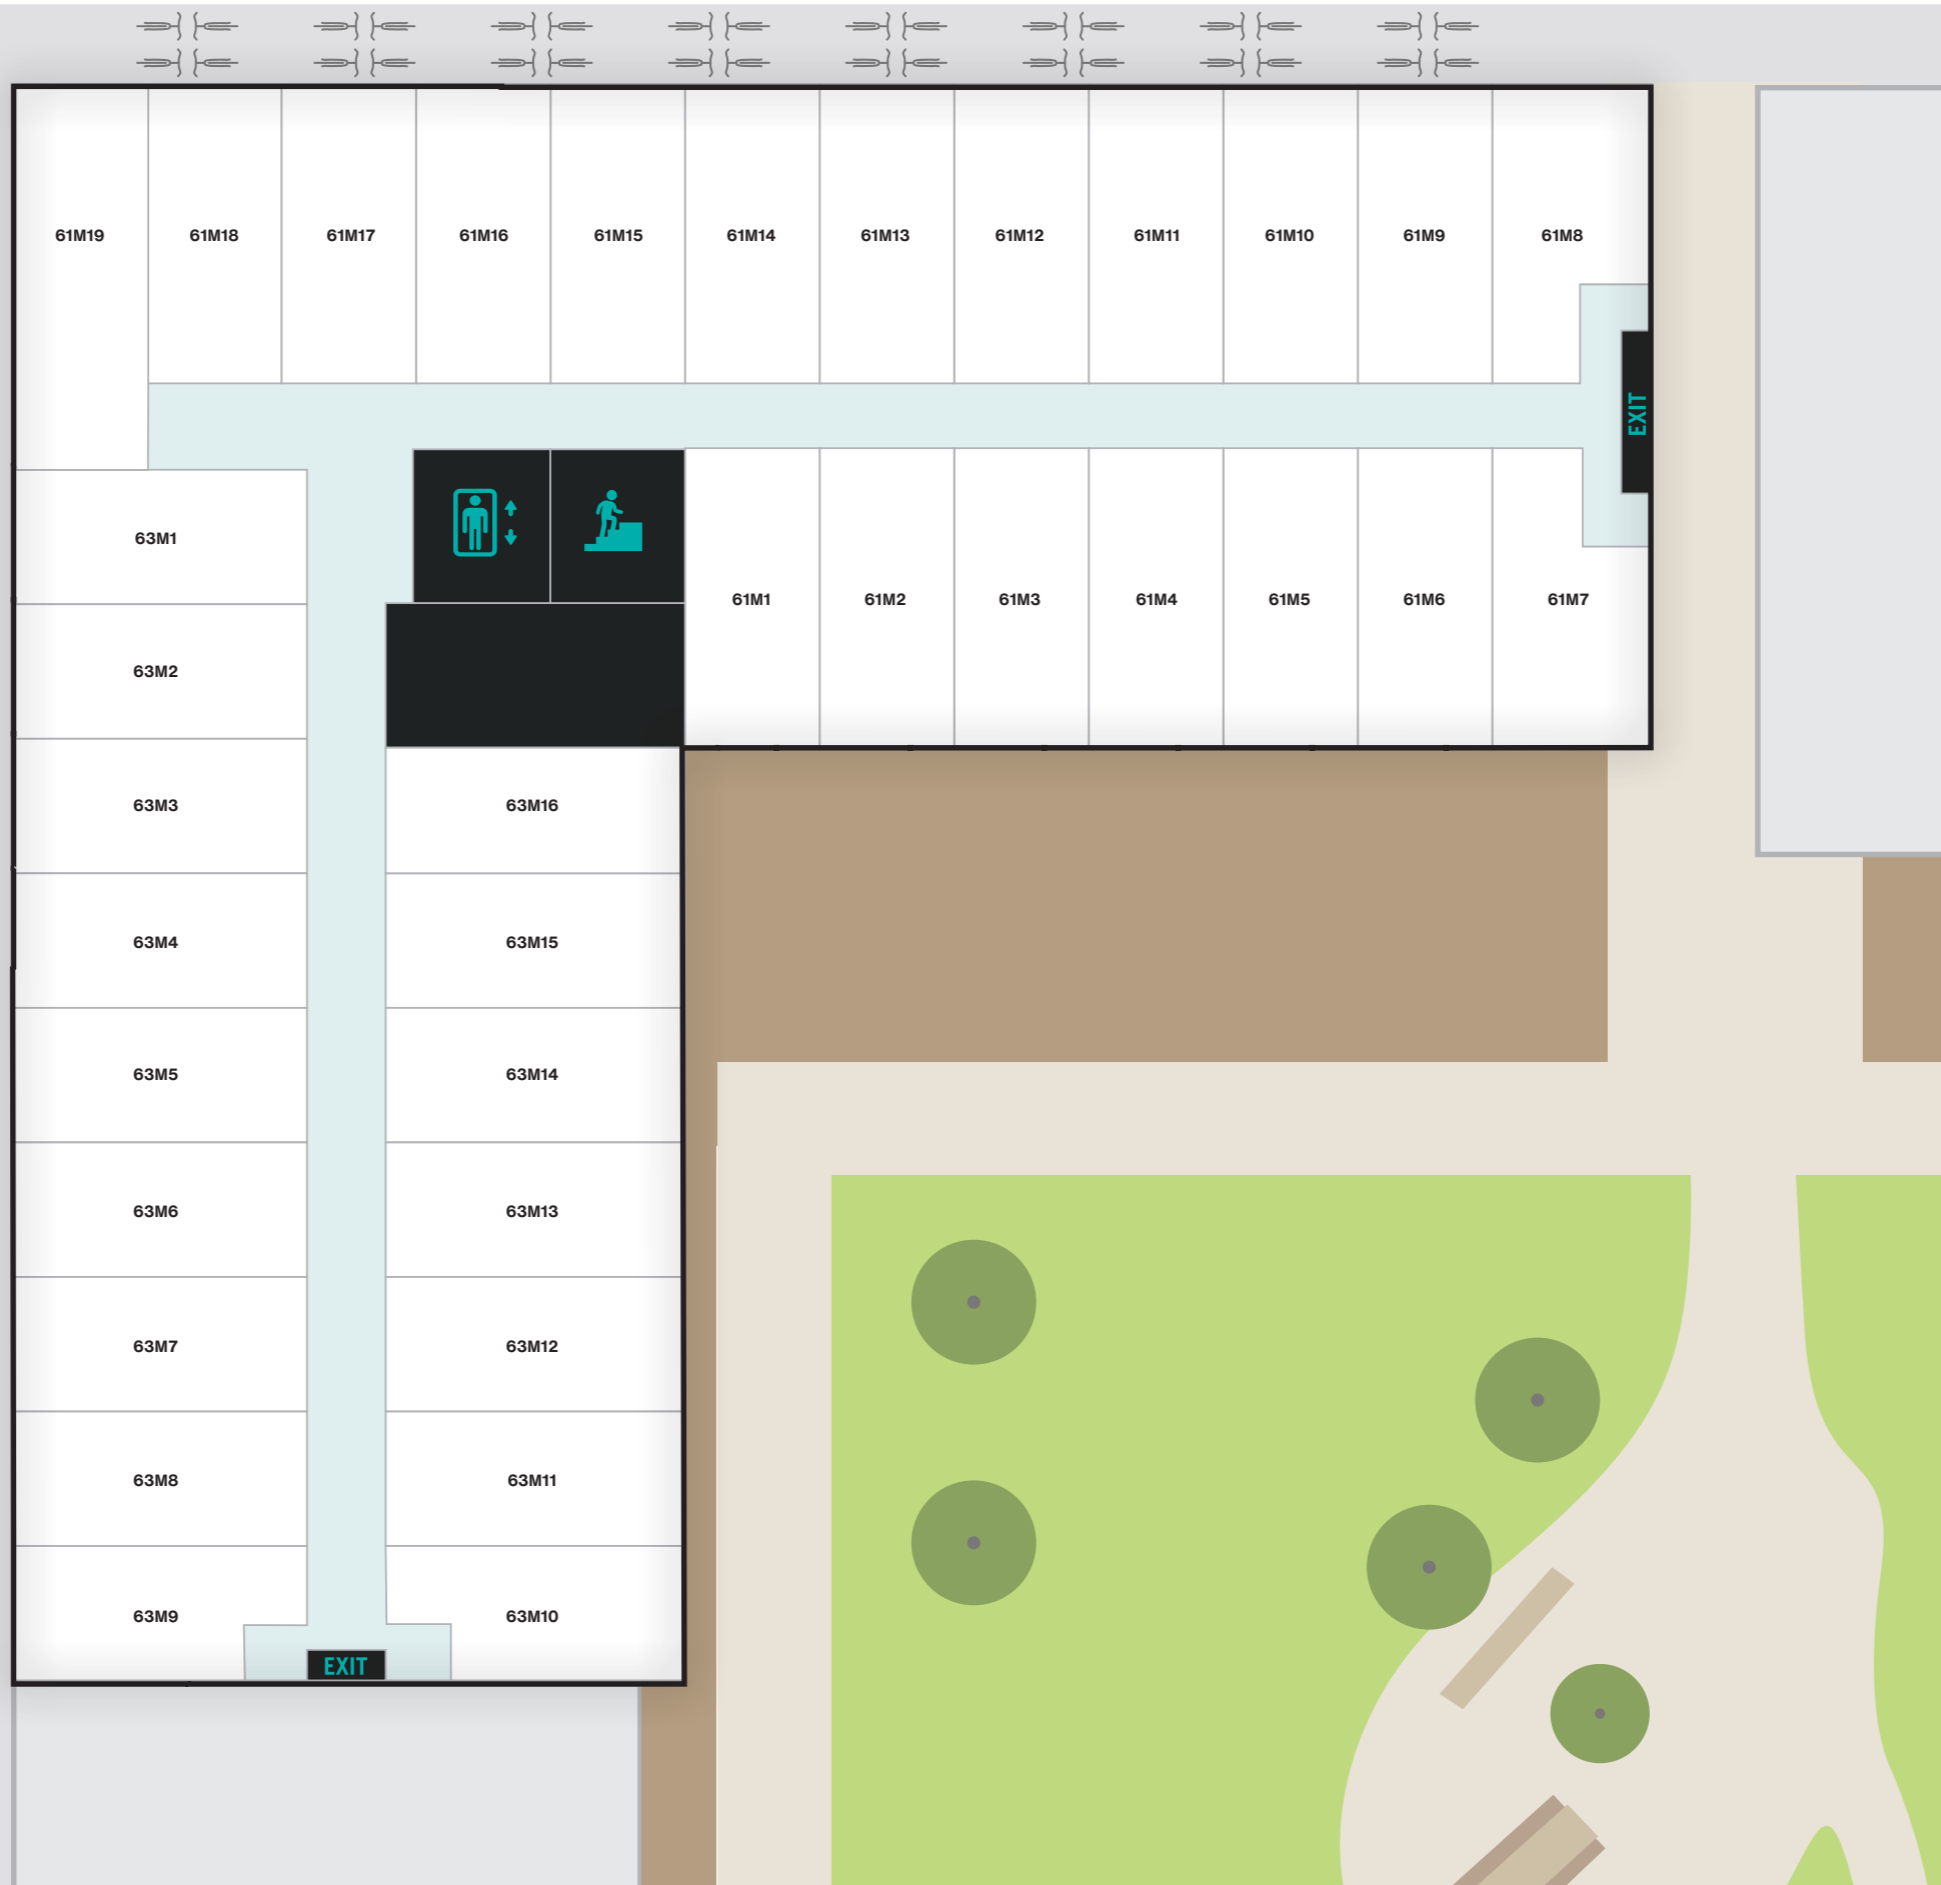

Student Experience

MT. LINCOLN WEG

TT. VASUM WEG

AMSTERDAM
NDSM

9TH FLOOR 61L - 63L

STAIRS

ELEVATOR

EMERGENCY EXIT

Student Experience

MT. LINCOLN WEG

TT. VASUM WEG

AMSTERDAM
NDSM

10TH FLOOR 61M - 63M

-  STAIRS
-  ELEVATOR
-  EXIT EMERGENCY EXIT

Student Experience

MT. LINCOLN WEG