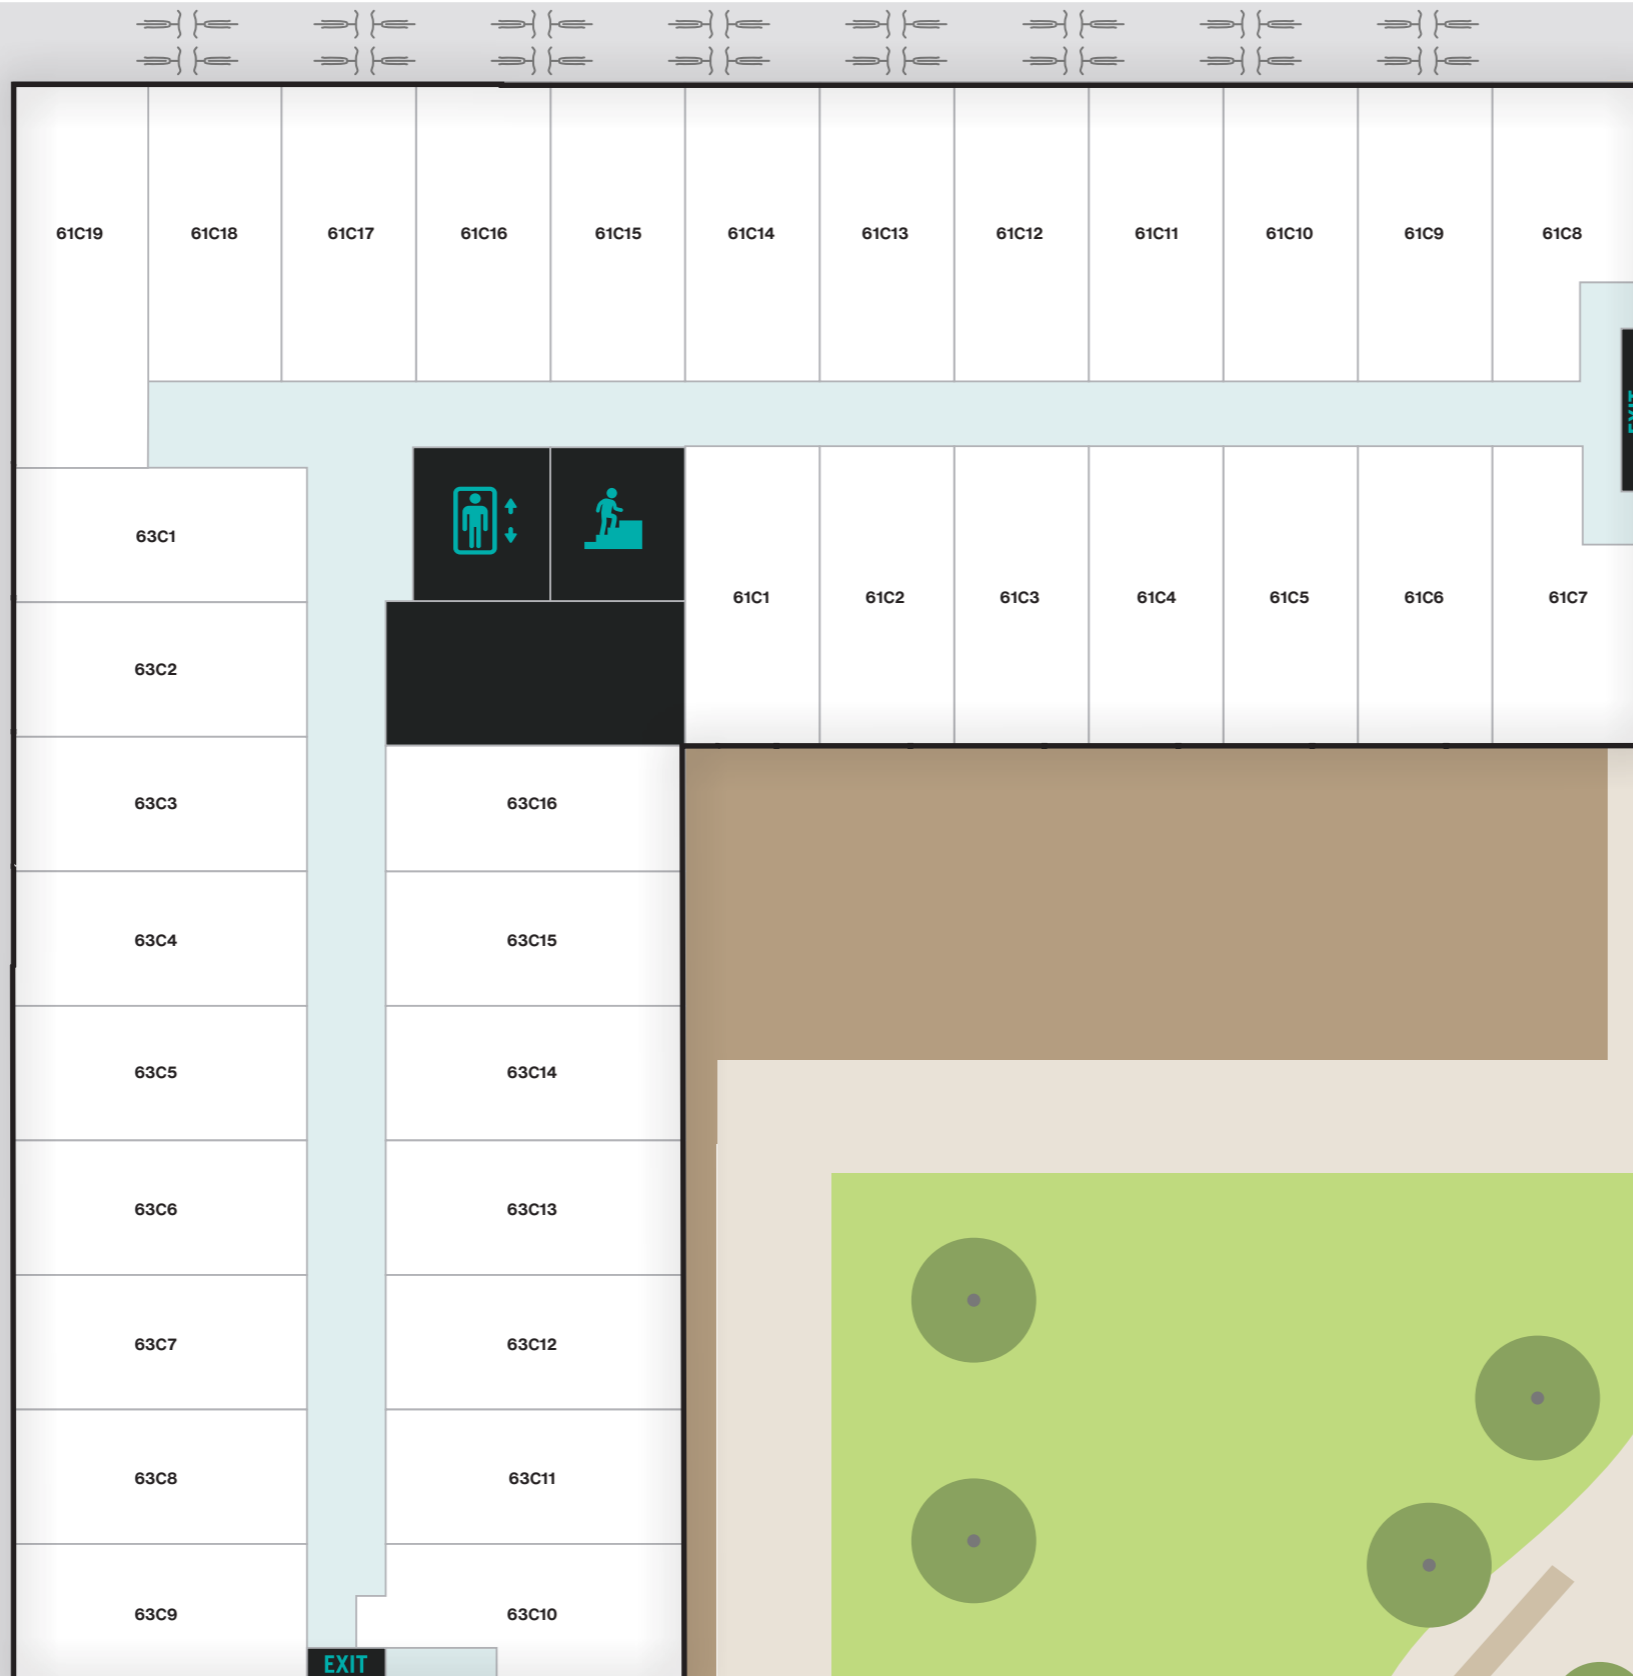

AMSTERDAM
NDSM

2ND FLOOR 61C - 63C

STAIRS

ELEVATOR

EMERGENCY EXIT