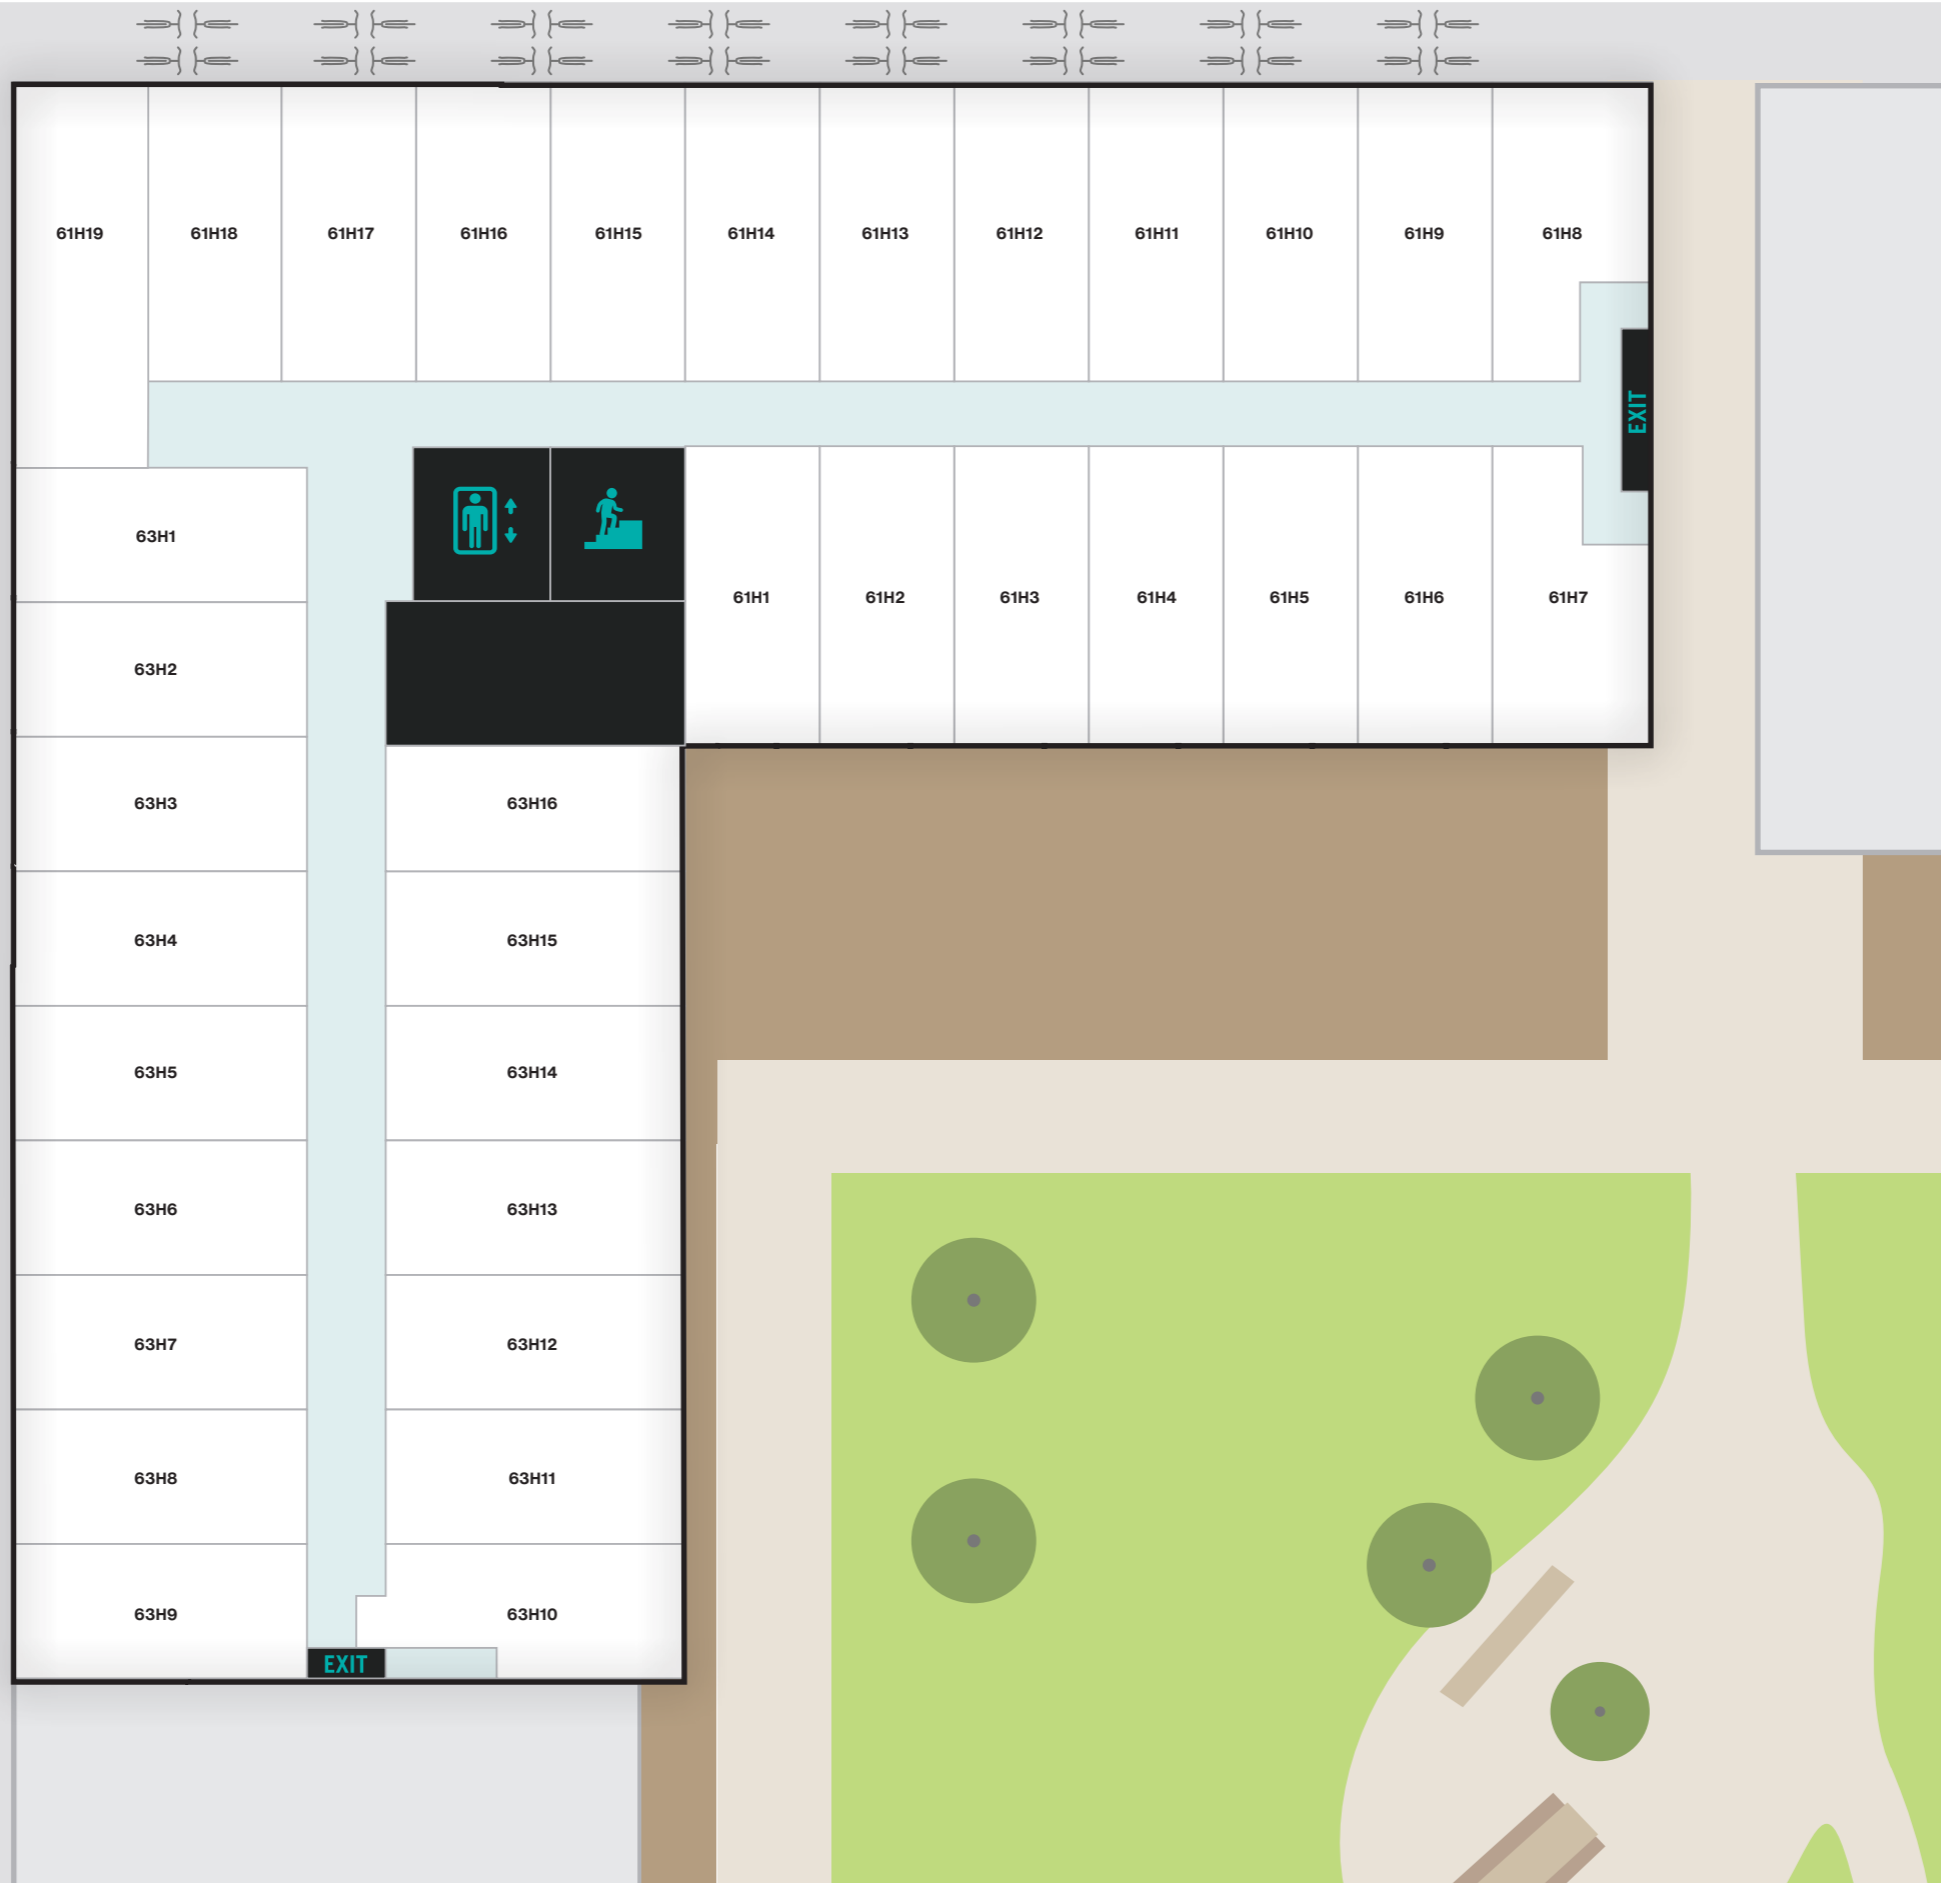

6TH FLOOR 61G - 63G

STAIRS

ELEVATOR

EMERGENCY EXIT

Student Experience

MT. LINCOLN WEG

TT. VASUM WEG

AMSTERDAM
NDSM