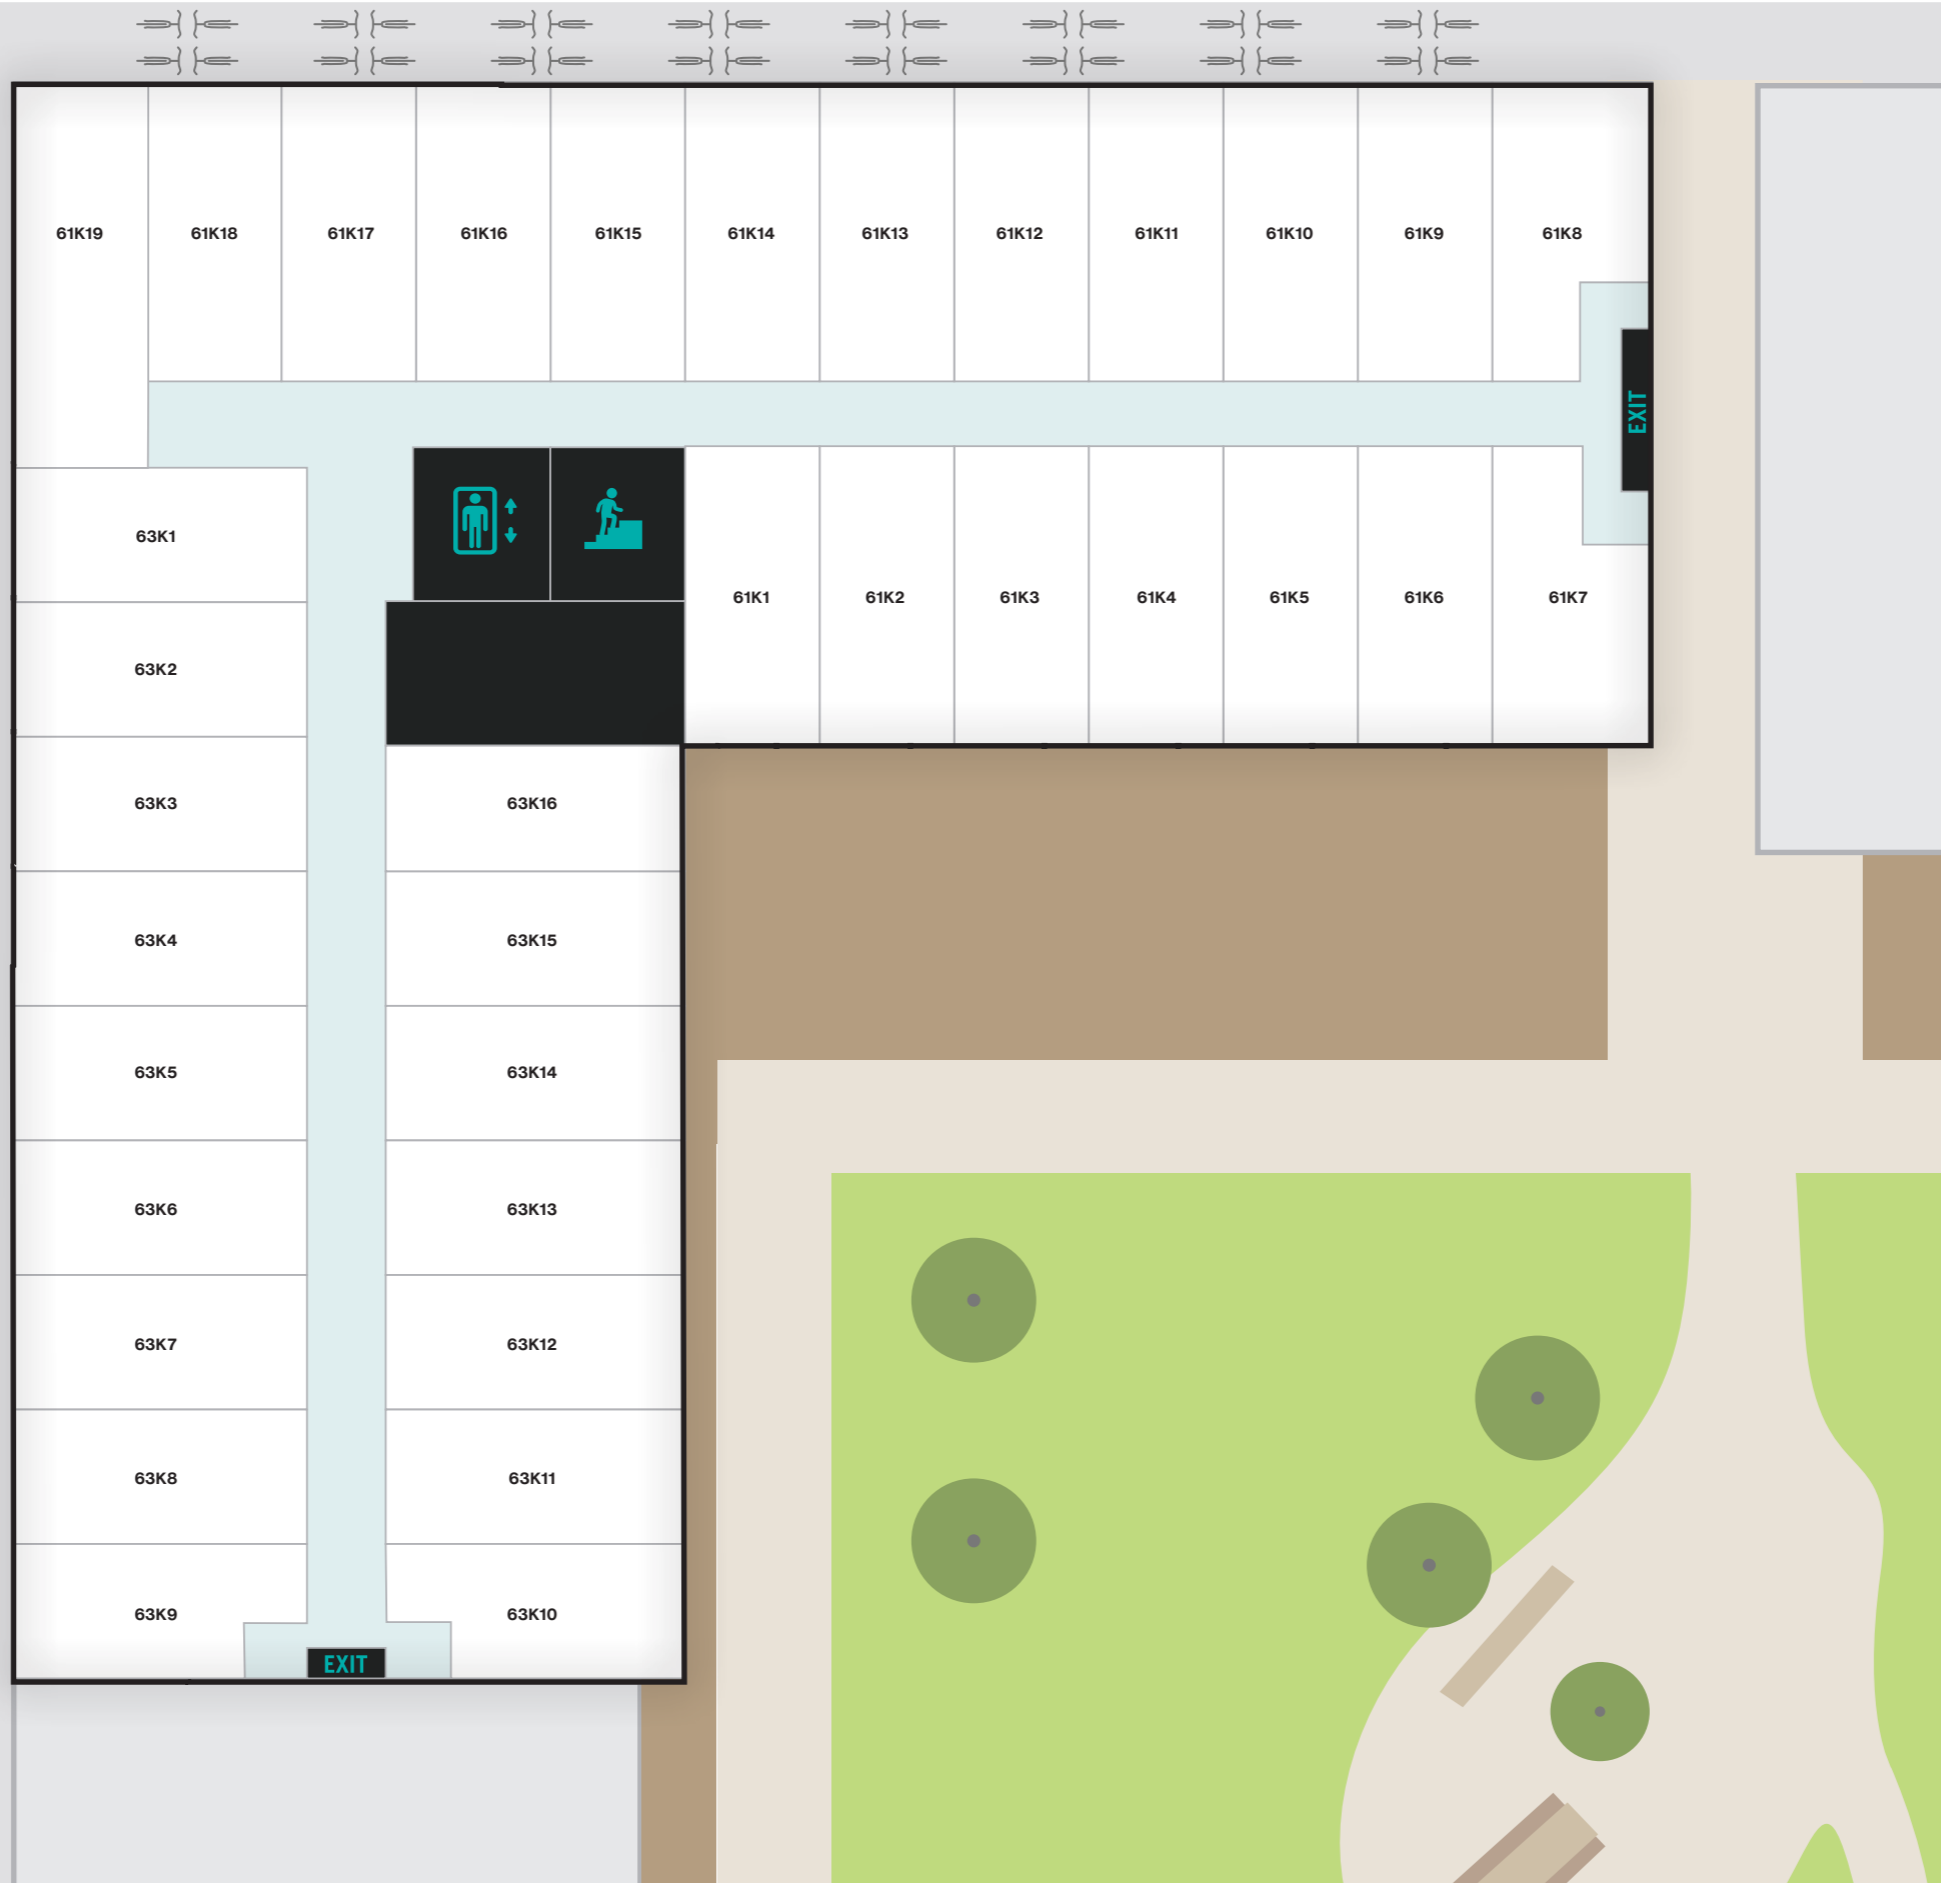

7TH FLOOR 61H - 63H

-  STAIRS
-  ELEVATOR
-  EMERGENCY EXIT

Student Experience

MT. LINCOLN WEG

TT. VASUM WEG

AMSTERDAM
NDSM

8TH FLOOR 61K - 63K

-  STAIRS
-  ELEVATOR
-  EXIT EMERGENCY EXIT