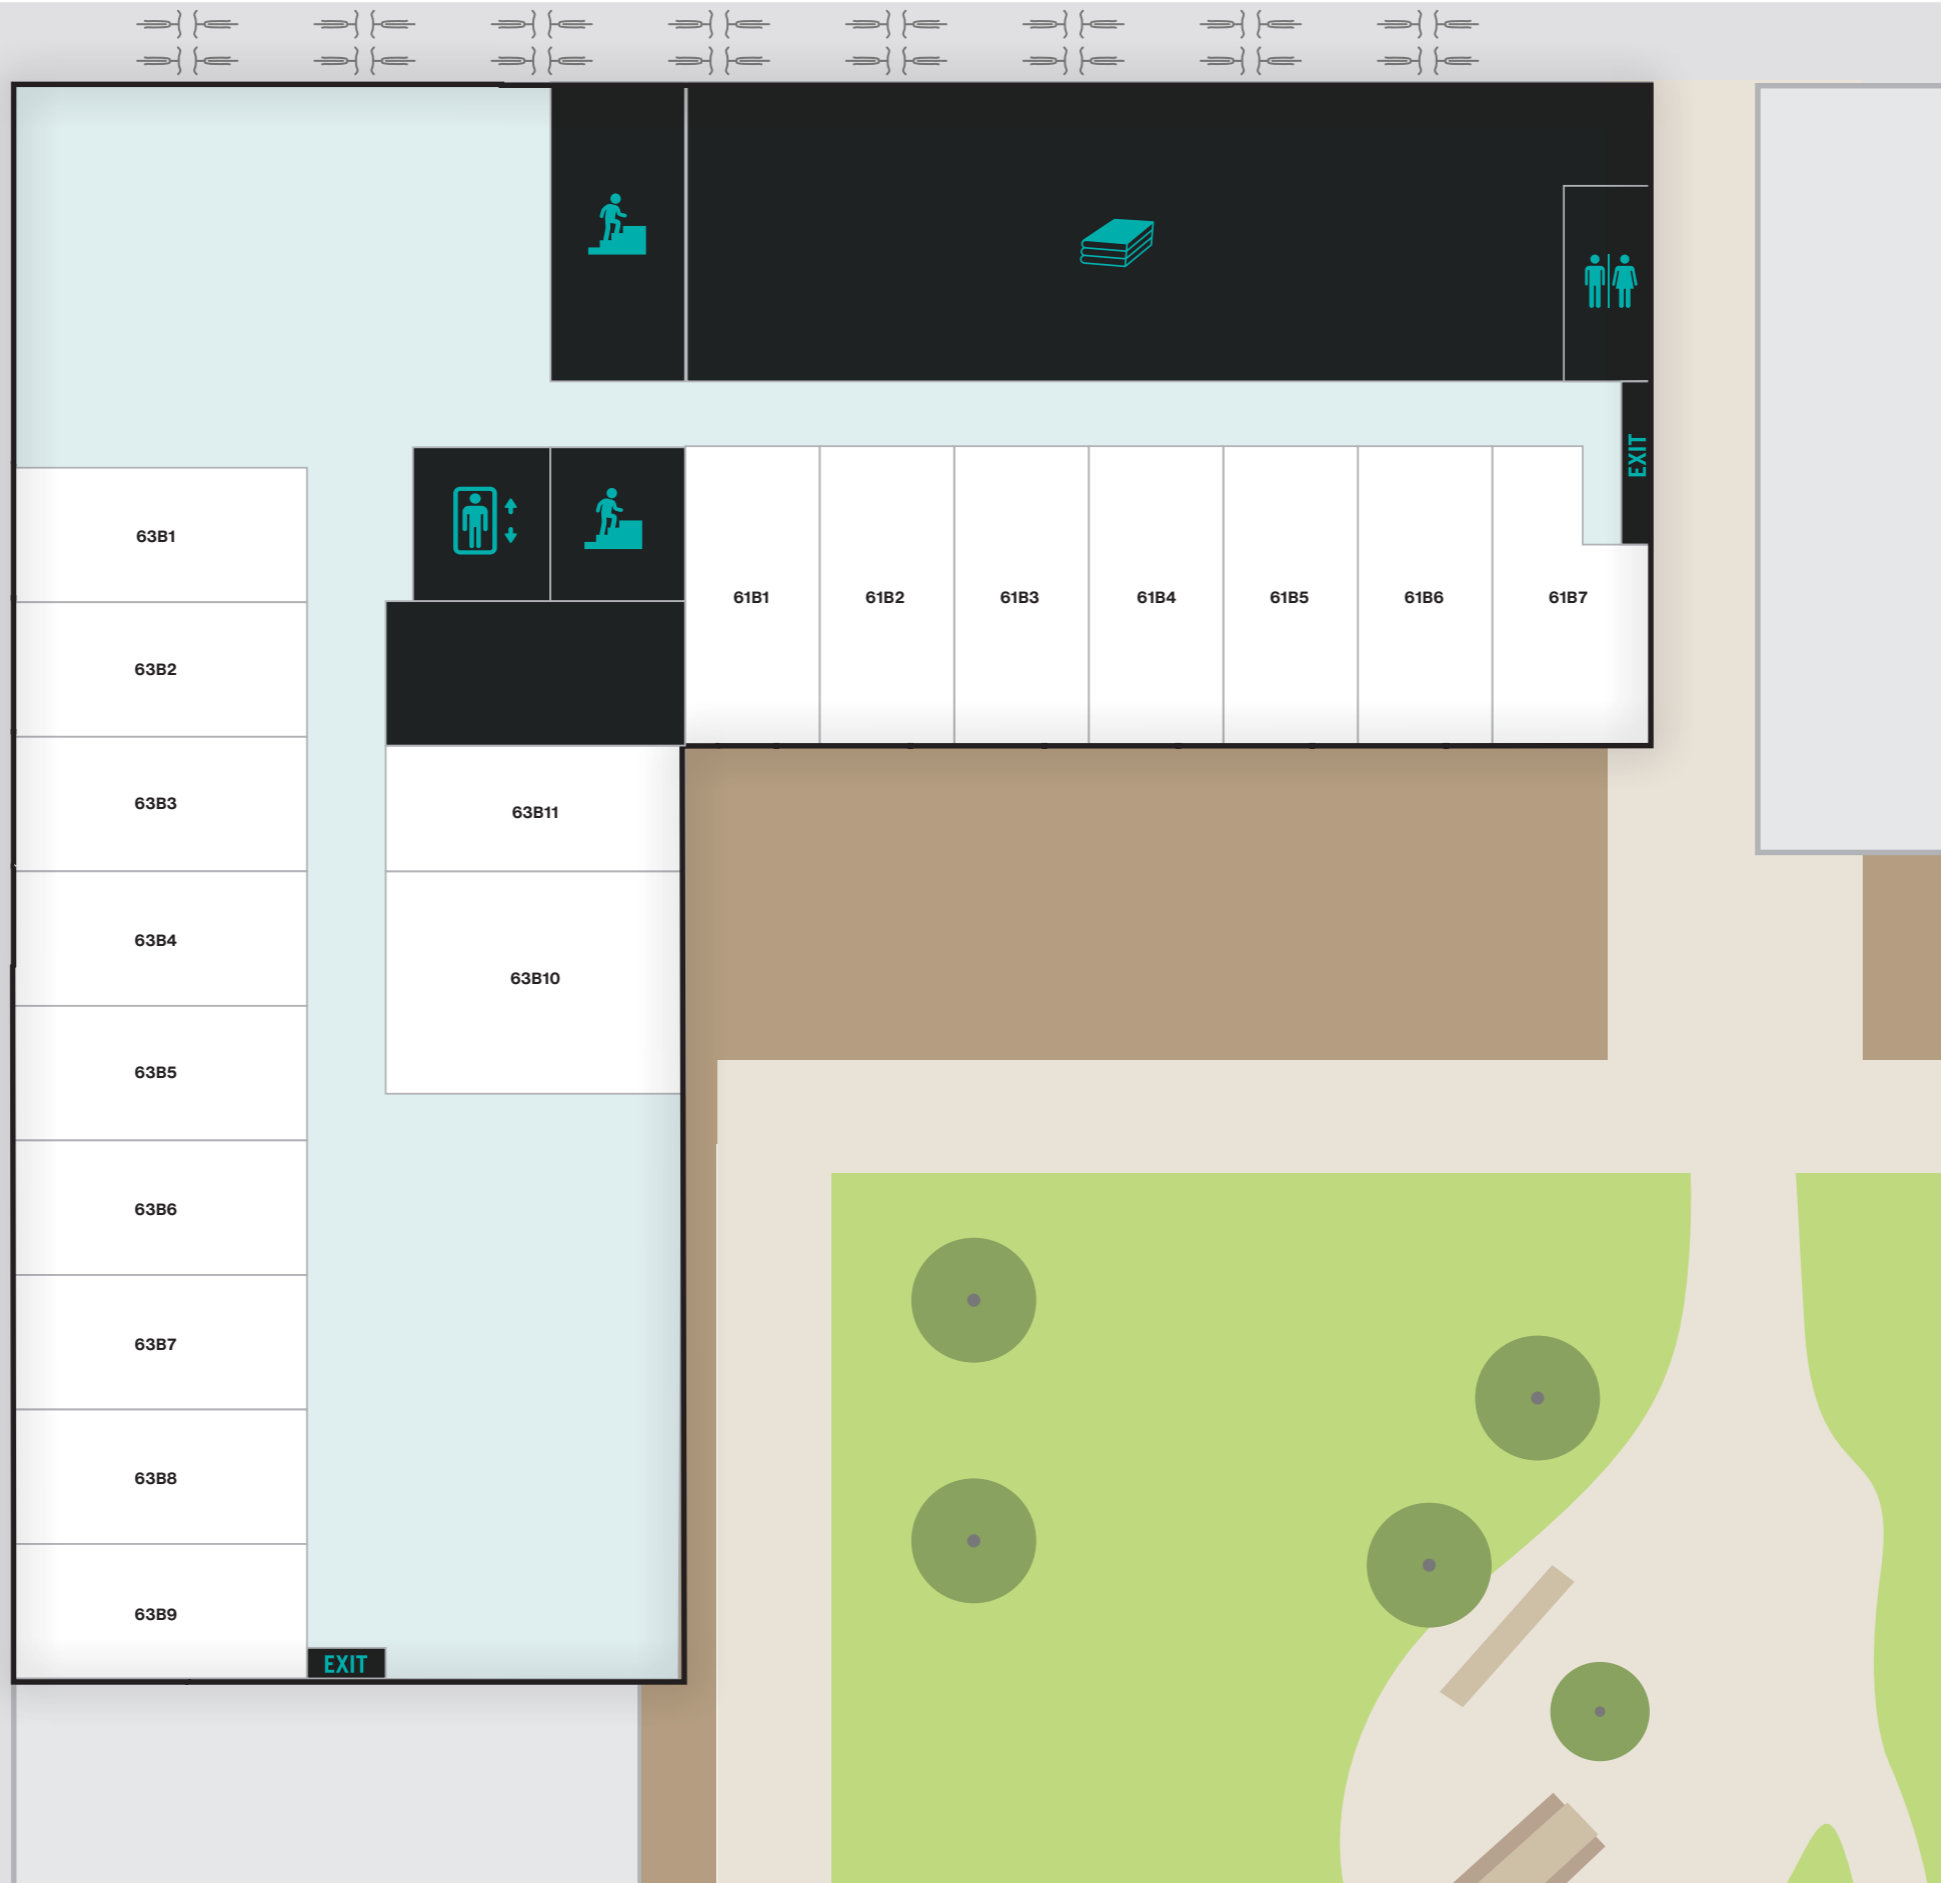

MT. LINCOLNWEG

Student Experience

TT. VASUMWEG

AMSTERDAM
NDSM

GROUND FLOOR

-  STAIRS
-  ELEVATOR
-  ENTRANCE
-  EMERGENCY EXIT
-  RECEPTION
-  LOUNGE
-  GAME CORNER
-  PRIVATE DINING ROOM
-  TOILETS
-  LAUNDROMAT
-  BICYCLE STORAGE
-  MAILBOX

Student Experience

MT. LINCOLN WEG

TT. VASUM WEG

AMSTERDAM
NDSM

1ST FLOOR 61B - 63B

-  STAIRS
-  ELEVATOR
-  EMERGENCY EXIT
-  STUDY ROOM

Student Experience

MT. LINCOLN WEG