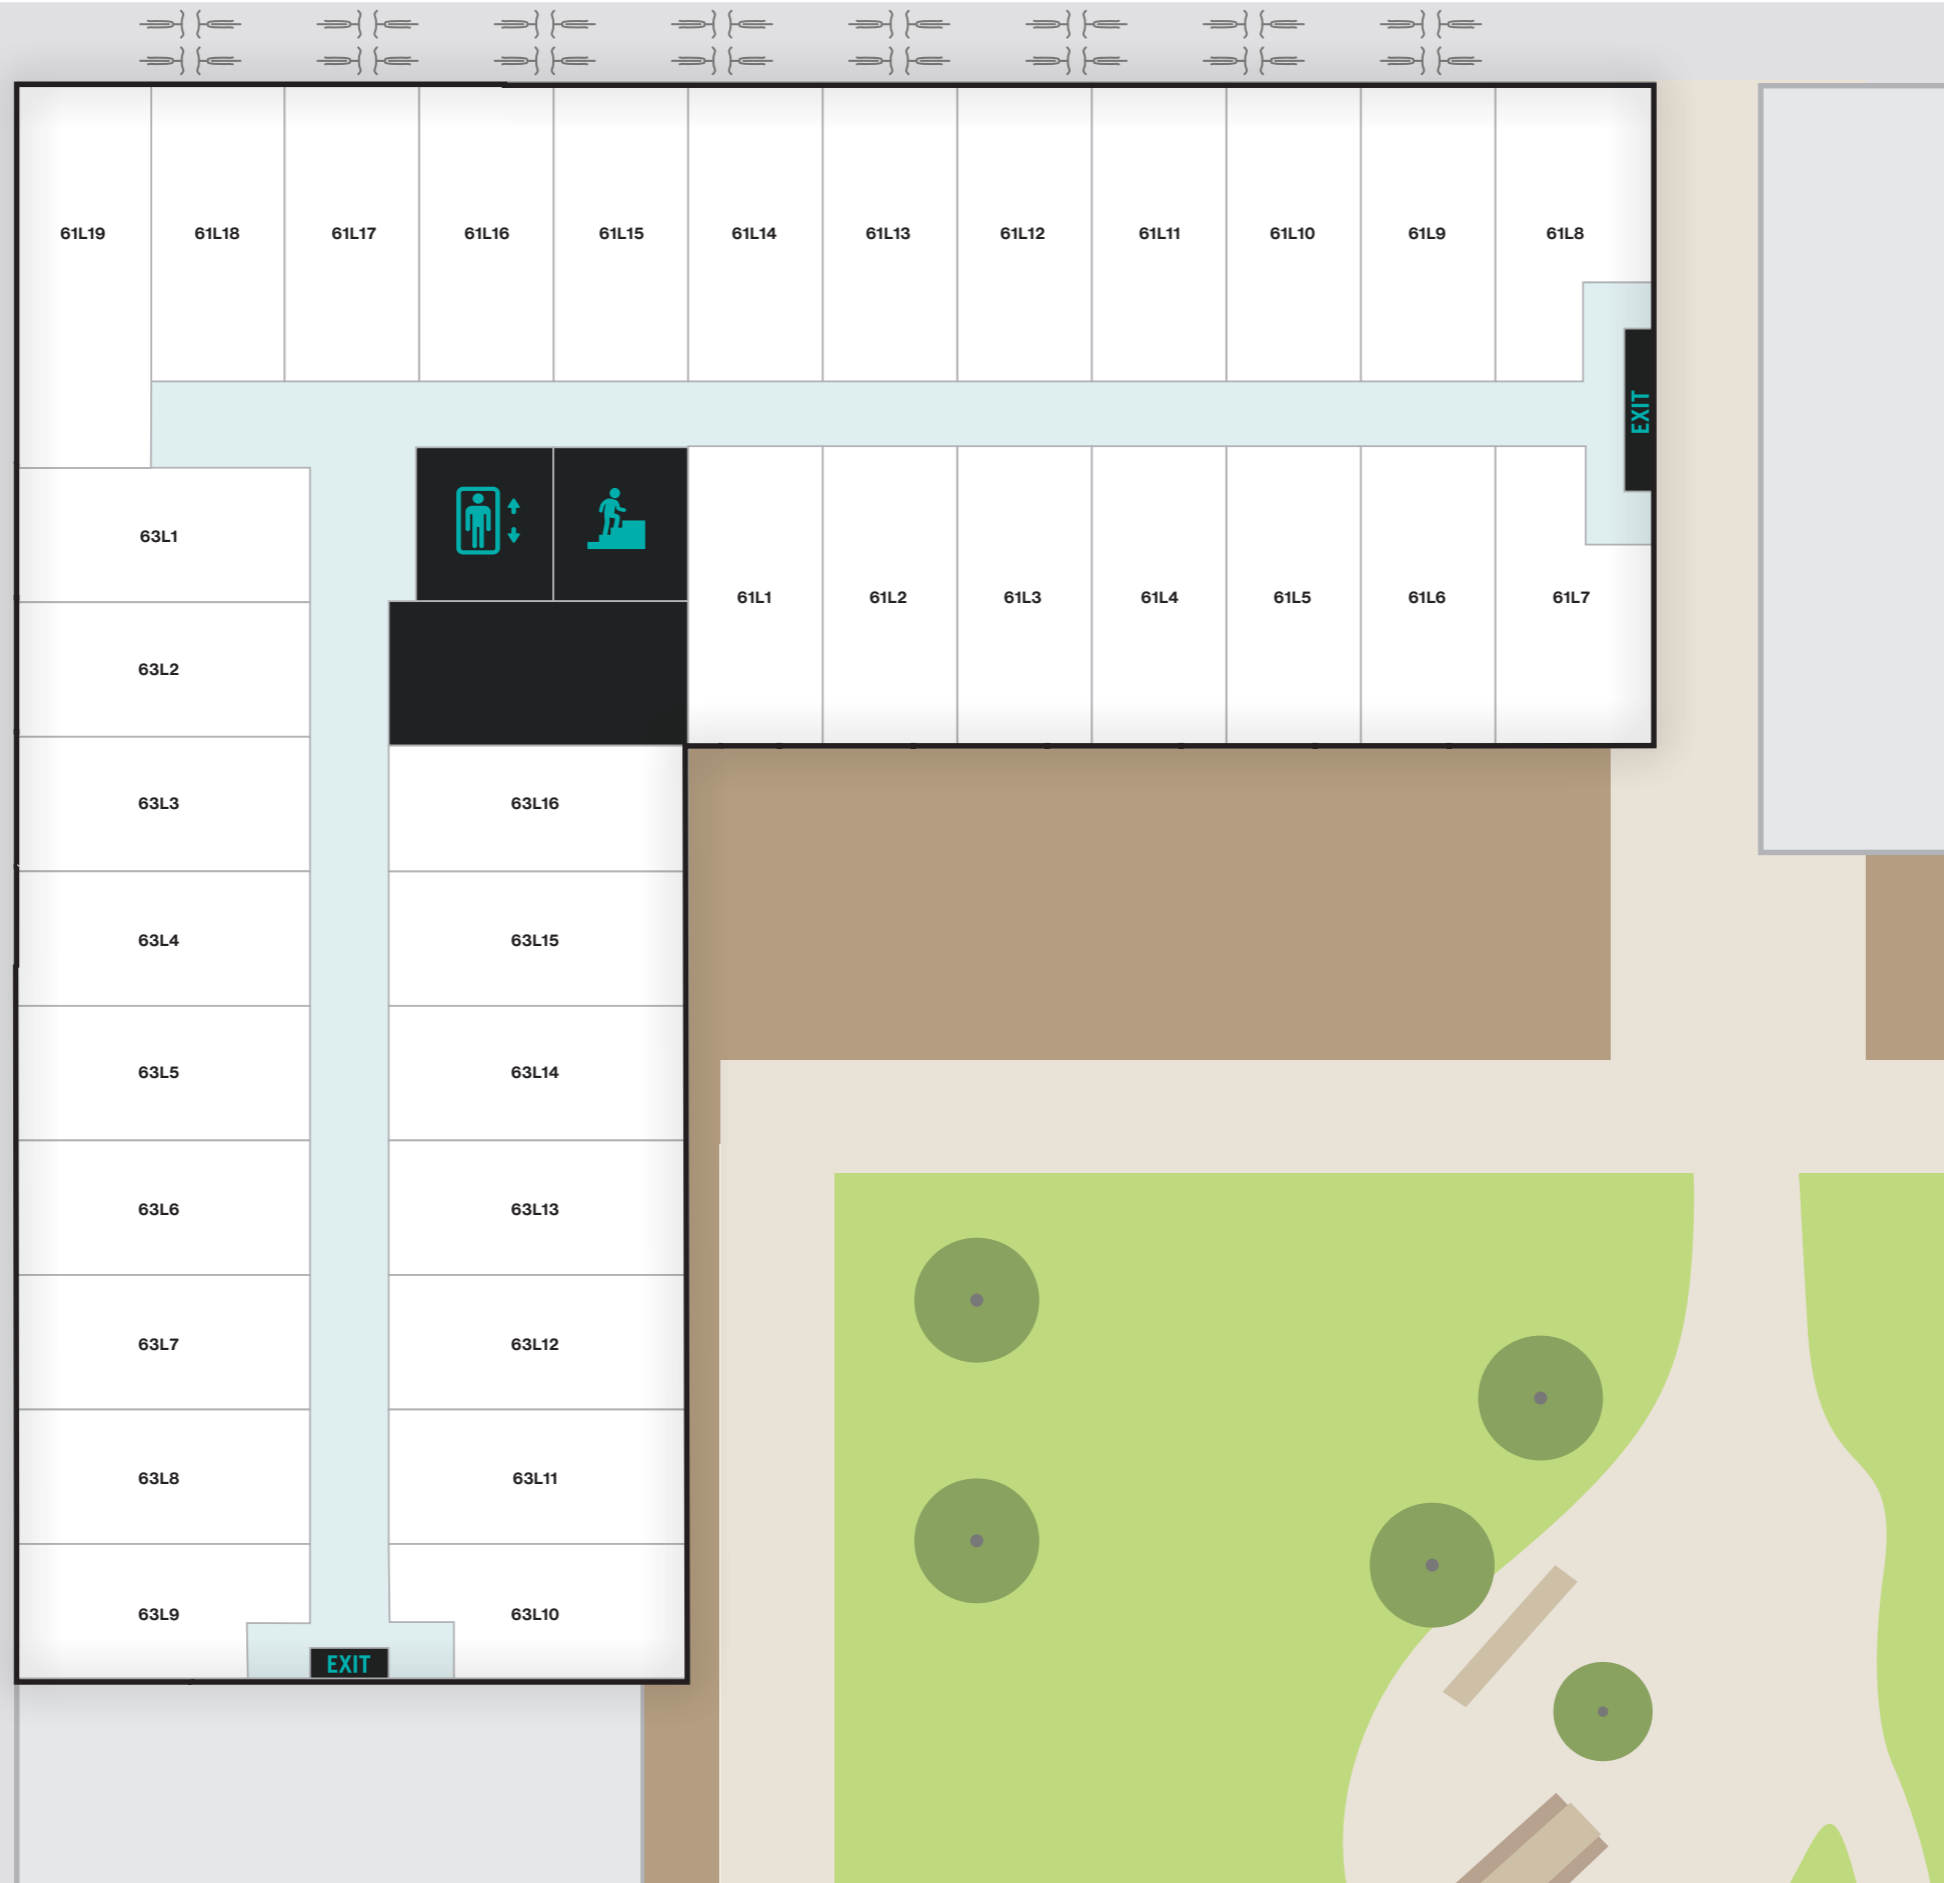

Student Experience

MT. LINCOLN WEG

TT. VASUM WEG

AMSTERDAM
NDSM

9TH FLOOR 61L - 63L

STAIRS

ELEVATOR

EMERGENCY EXIT