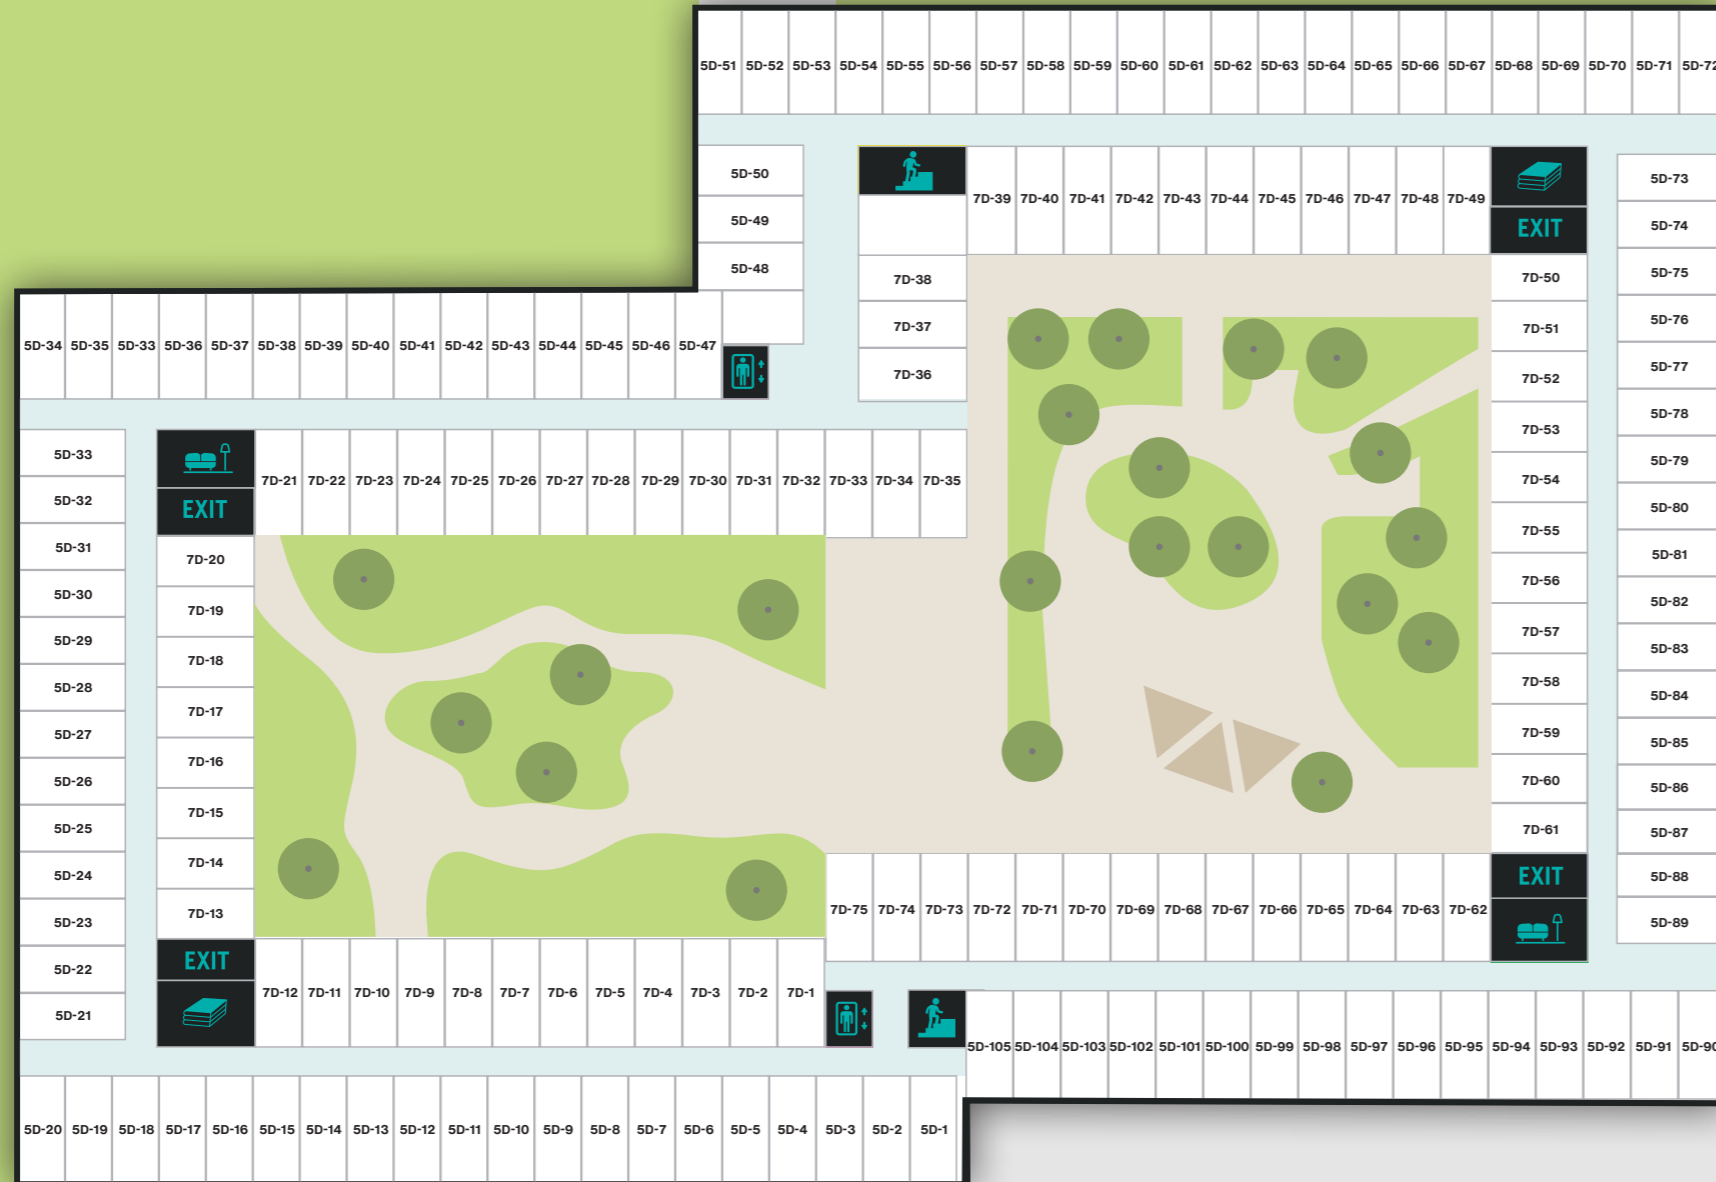

Student Experience

AMSTERDAM
ZUIDAS

GROUND FLOOR 5A - 7A

-  STAIRS
-  (EMERGENCY) EXIT
-  ELEVATOR
-  LIVING ROOM
-  STUDY ROOM
-  LOUNGE
-  GAME CORNER
-  BAR VALDI
-  TOILETS
-  MAILBOX
-  LAUNDROMAT
-  BICYCLE STORAGE
-  CONTAINERS
-  RECEPTION
-  BAGELS & BEANS
-  MAIN ENTRANCE
-  E-BIKES
-  STUDENT EXPERIENCE OFFICE

-  STAIRS
-  (EMERGENCY) EXIT
-  ELEVATOR
-  LIVING ROOM
-  STUDY ROOM
-  PRIVATE DINING ROOM
-  TERRACE

DE BOELELAAN

Student Experience

ANTONIO VIVALDISTRAAT

ANTONIO VIVALDISTRAAT

AMSTERDAM
ZUIDAS

2ND FLOOR 5C - 7C

-  STAIRS
-  (EMERGENCY) EXIT
-  ELEVATOR
-  LIVING ROOM
-  STUDY ROOM
-  LIBRARY

DE BOELELAAN

Student Experience

ANTONIO VIVALDISTRAAT

ANTONIO VIVALDISTRAAT

AMSTERDAM
ZUIDAS

3TH FLOOR 5D - 7D

-  STAIRS
-  (EMERGENCY) EXIT
-  ELEVATOR
-  LIVING ROOM
-  STUDY ROOM

DE BOELELAAN

Student Experience

ANTONIO VIVALDISTRAAT

ANTONIO VIVALDISTRAAT

AMSTERDAM
ZUIDAS

4TH FLOOR 5E - 7E

-  STAIRS
-  (EMERGENCY) EXIT
-  ELEVATOR
-  LIVING ROOM
-  STUDY ROOM

DE BOELELAAN