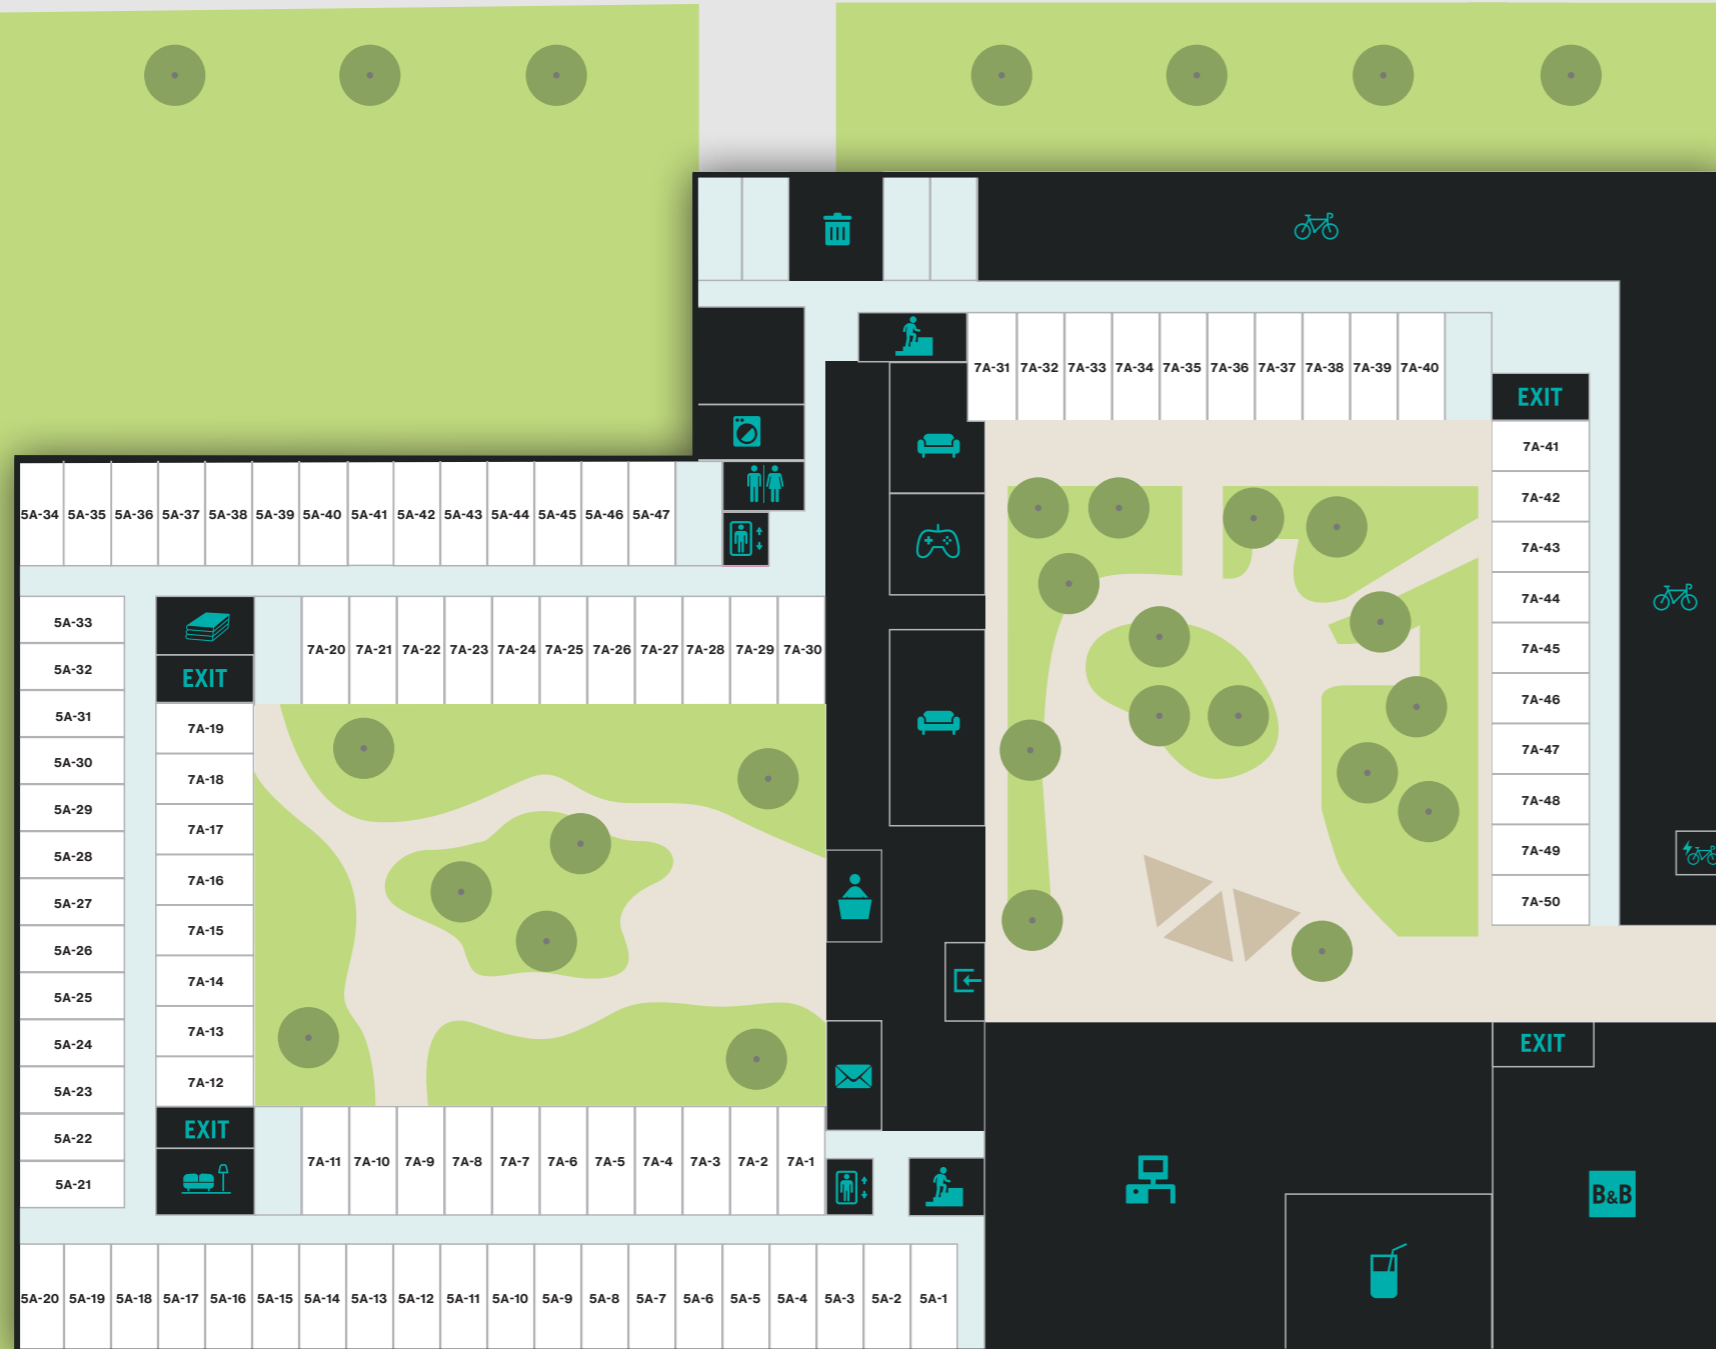

Student Experience

AMSTERDAM
ZUIDAS

GROUND FLOOR 5A - 7A

-  STAIRS
-  (EMERGENCY) EXIT
-  ELEVATOR
-  LIVING ROOM
-  STUDY ROOM
-  LOUNGE
-  GAME CORNER
-  BAR VALDI
-  TOILETS
-  MAILBOX
-  LAUNDROMAT
-  BICYCLE STORAGE
-  CONTAINERS
-  RECEPTION
-  BAGELS & BEANS
-  MAIN ENTRANCE
-  E-BIKES
-  STUDENT EXPERIENCE OFFICE

ANTONIO VIVALDISTRAAT

ANTONIO VIVALDISTRAAT

DE BOELELAAN

Student Experience

ANTONIO VIVALDISTRAAT

ANTONIO VIVALDISTRAAT

AMSTERDAM
ZUIDAS

1ST FLOOR 5B - 7B

-  STAIRS
-  (EMERGENCY) EXIT
-  ELEVATOR
-  LIVING ROOM
-  STUDY ROOM
-  PRIVATE DINING ROOM
-  TERRACE

DE BOELELAAN

Student Experience

ANTONIO VIVALDISTRAAT

ANTONIO VIVALDISTRAAT

AMSTERDAM
ZUIDAS

2ND FLOOR 5C - 7C

DE BOELELAAN

Student Experience

ANTONIO VIVALDISTRAAT

ANTONIO VIVALDISTRAAT

AMSTERDAM
ZUIDAS

4TH FLOOR 5E - 7E

-  STAIRS
-  (EMERGENCY) EXIT
-  ELEVATOR
-  LIVING ROOM
-  STUDY ROOM

DE BOELELAAN