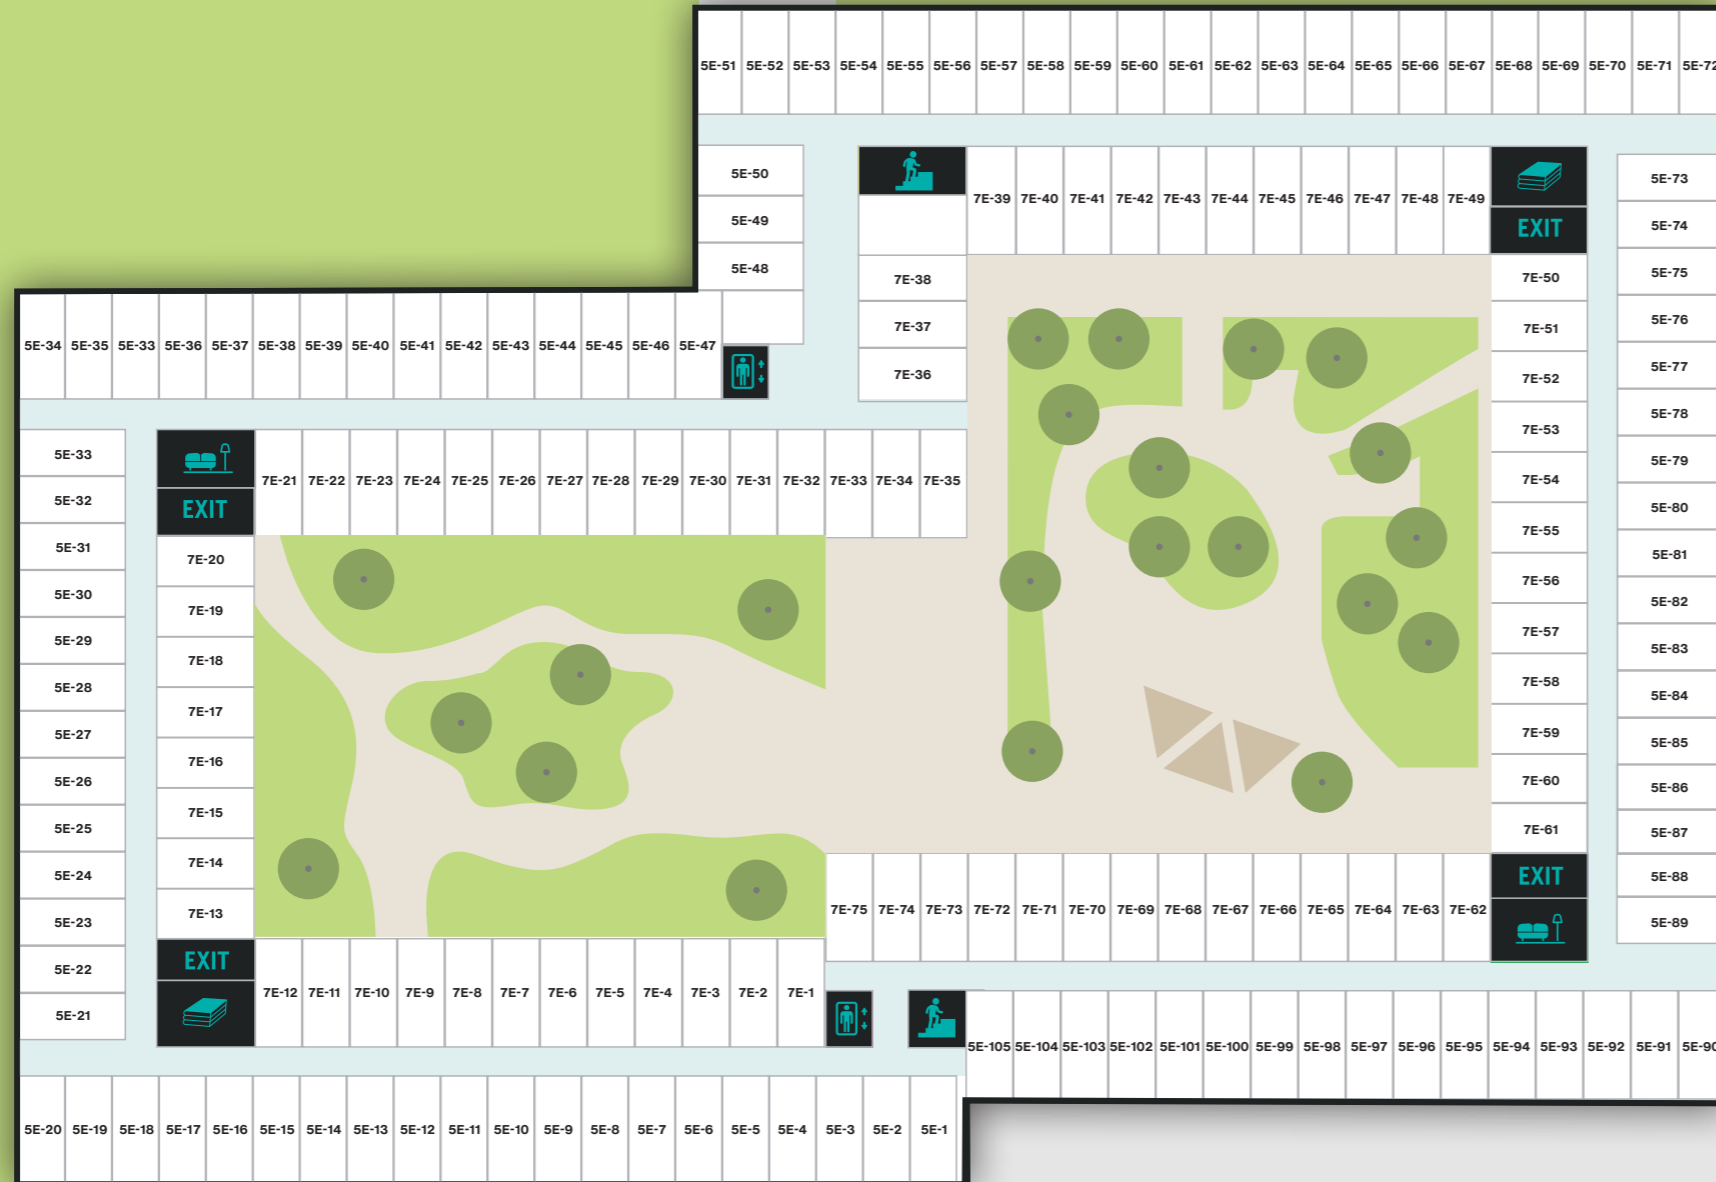

Student Experience

AMSTERDAM
ZUIDAS

GROUND FLOOR 5A - 7A

-  STAIRS
-  (EMERGENCY) EXIT
-  ELEVATOR
-  LIVING ROOM
-  STUDY ROOM
-  LOUNGE
-  GAME CORNER
-  BAR VALDI
-  TOILETS
-  MAILBOX
-  LAUNDROMAT
-  BICYCLE STORAGE
-  CONTAINERS
-  RECEPTION
-  BAGELS & BEANS
-  MAIN ENTRANCE
-  E-BIKES
-  STUDENT EXPERIENCE OFFICE

-  STAIRS
-  (EMERGENCY) EXIT
-  ELEVATOR
-  LIVING ROOM
-  STUDY ROOM
-  LIBRARY

DE BOELELAAN

Student Experience

ANTONIO VIVALDISTRAAT

ANTONIO VIVALDISTRAAT

AMSTERDAM
ZUIDAS

3TH FLOOR 5D - 7D

-  STAIRS
-  (EMERGENCY) EXIT
-  ELEVATOR
-  LIVING ROOM
-  STUDY ROOM

DE BOELELAAN

Student Experience

ANTONIO VIVALDISTRAAT

ANTONIO VIVALDISTRAAT

AMSTERDAM
ZUIDAS

4TH FLOOR 5E - 7E

-  STAIRS
-  (EMERGENCY) EXIT
-  ELEVATOR
-  LIVING ROOM
-  STUDY ROOM

DE BOELELAAN

Student Experience

AMSTERDAM
ZUIDAS

ROOF

-  CITY FARMING
-  SPORTS FIELD
-  ENTRANCE ROOF
-  ROOF TERRACE

ANTONIO VIVALDISTRAAT

ANTONIO VIVALDISTRAAT

DE BOELELAAN