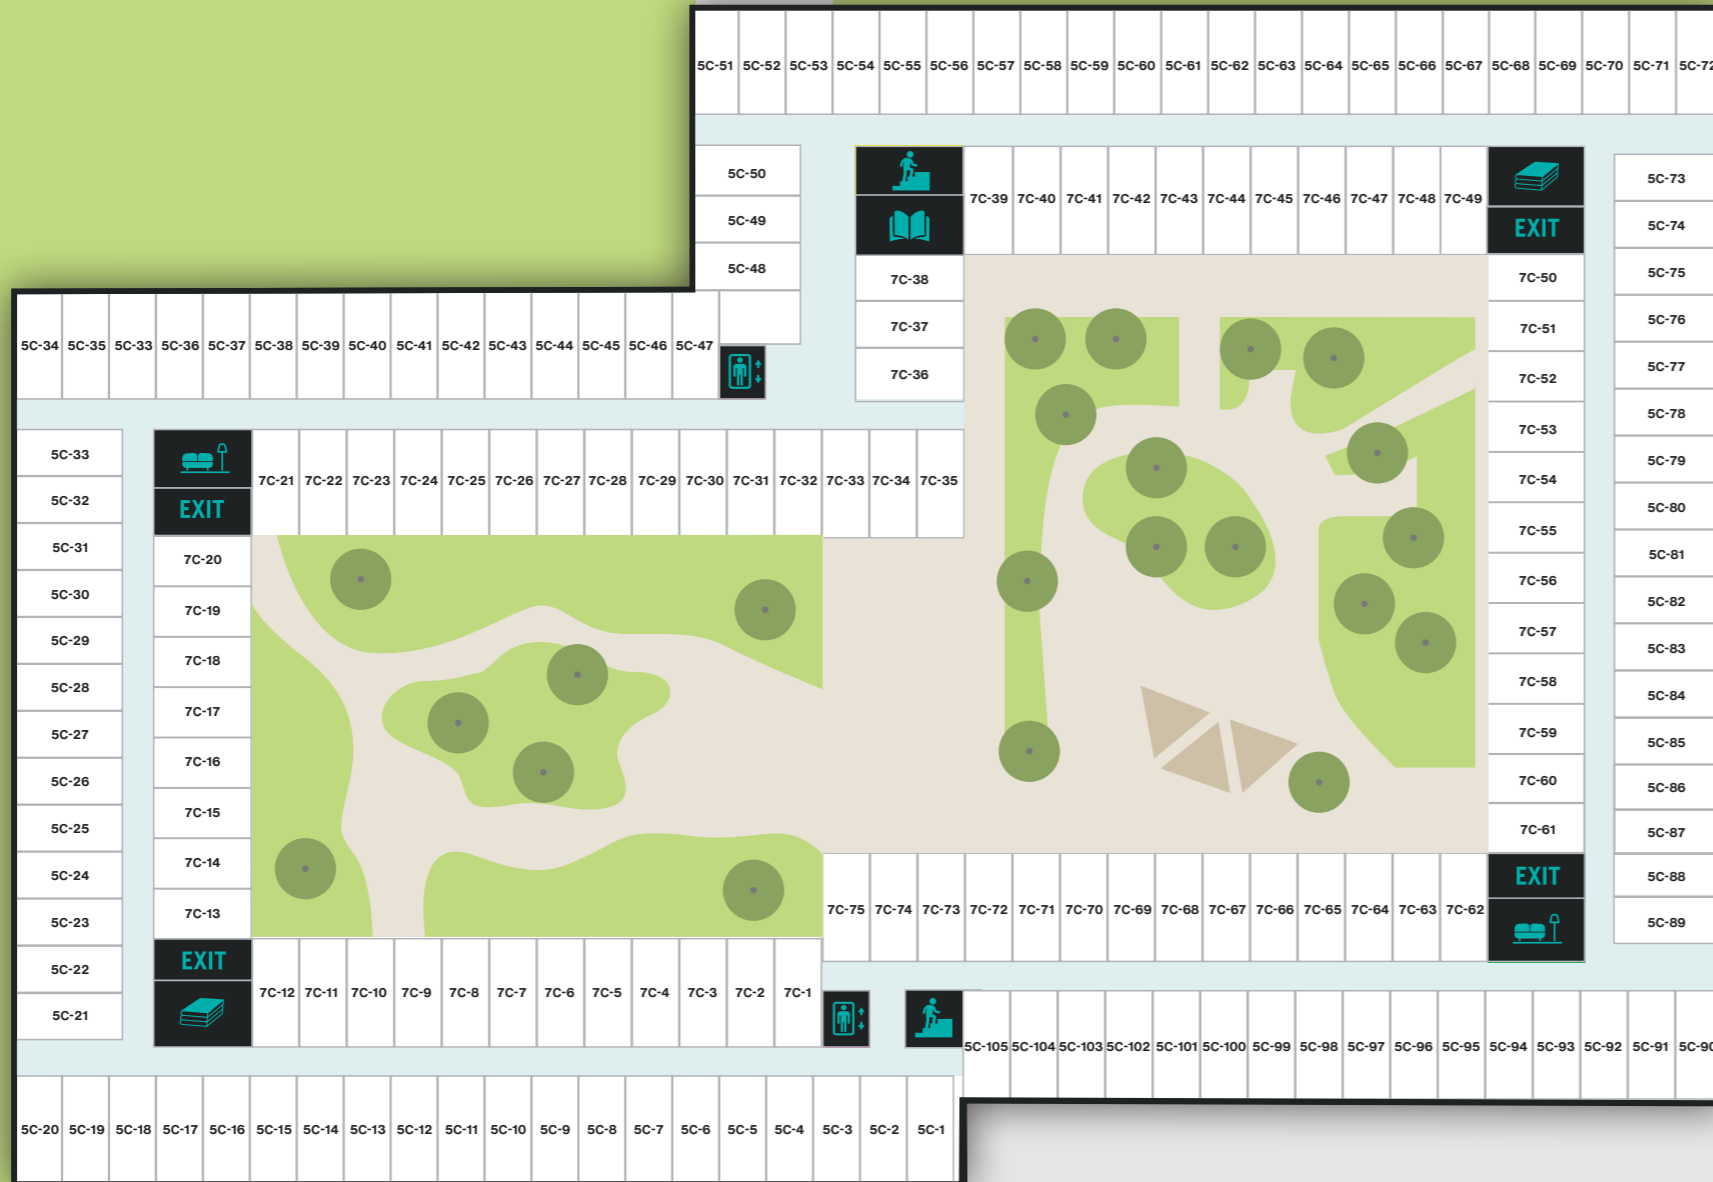

Student Experience

AMSTERDAM
ZUIDAS

GROUND FLOOR 5A - 7A

-  STAIRS
-  (EMERGENCY) EXIT
-  ELEVATOR
-  LIVING ROOM
-  STUDY ROOM
-  LOUNGE
-  GAME CORNER
-  BAR VALDI
-  TOILETS
-  MAILBOX
-  LAUNDROMAT
-  BICYCLE STORAGE
-  CONTAINERS
-  RECEPTION
-  BAGELS & BEANS
-  MAIN ENTRANCE
-  E-BIKES
-  STUDENT EXPERIENCE OFFICE

-  STAIRS
-  (EMERGENCY) EXIT
-  ELEVATOR
-  LIVING ROOM
-  STUDY ROOM
-  PRIVATE DINING ROOM
-  TERRACE

DE BOELELAAN

Student Experience

ANTONIO VIVALDISTRAAT

ANTONIO VIVALDISTRAAT

AMSTERDAM
ZUIDAS

2ND FLOOR 5C - 7C

-  STAIRS
-  (EMERGENCY) EXIT
-  ELEVATOR
-  LIVING ROOM
-  STUDY ROOM
-  LIBRARY

DE BOELELAAN

Student Experience

ANTONIO VIVALDISTRAAT

ANTONIO VIVALDISTRAAT

AMSTERDAM
ZUIDAS

3TH FLOOR 5D - 7D

-  STAIRS
-  (EMERGENCY) EXIT
-  ELEVATOR
-  LIVING ROOM
-  STUDY ROOM

DE BOELELAAN

Student Experience

ANTONIO VIVALDISTRAAT

ANTONIO VIVALDISTRAAT

AMSTERDAM
ZUIDAS

4TH FLOOR 5E - 7E

-  STAIRS
-  (EMERGENCY) EXIT
-  ELEVATOR
-  LIVING ROOM
-  STUDY ROOM

DE BOELELAAN