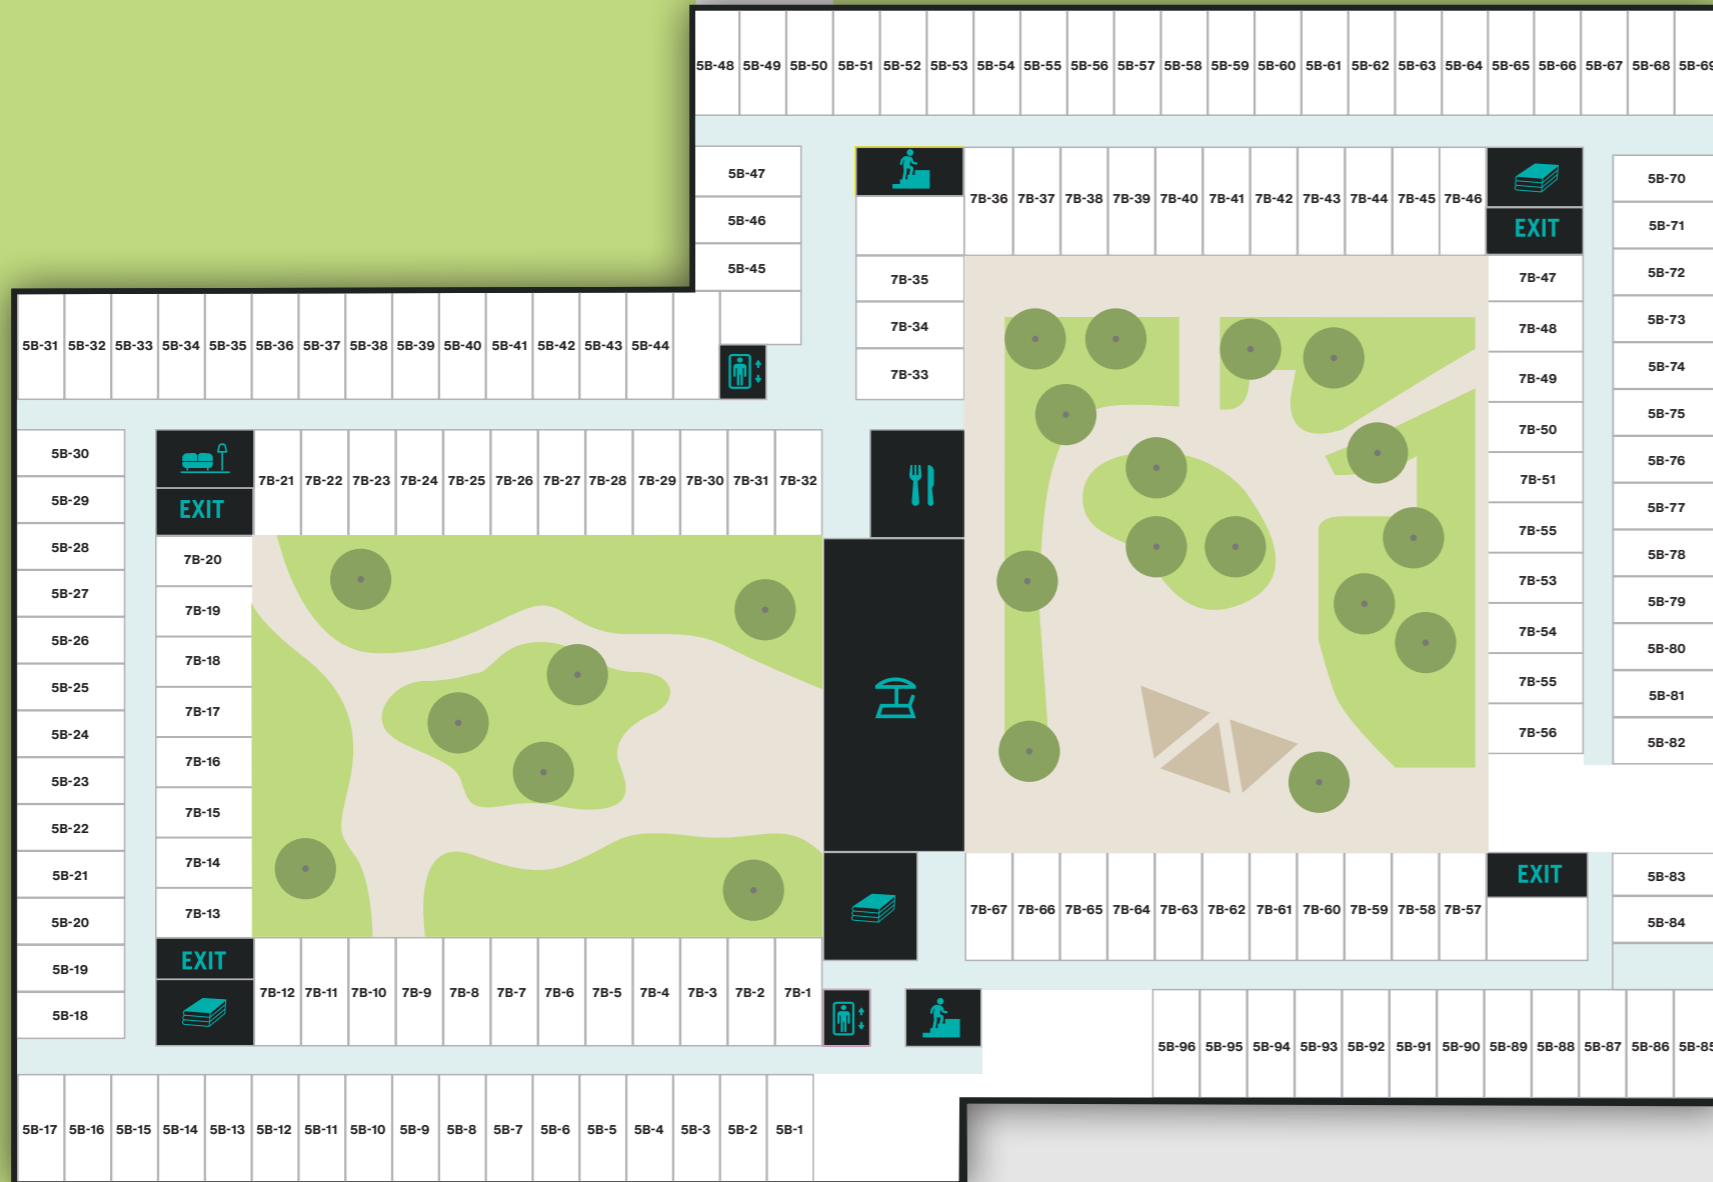

Student Experience

AMSTERDAM
ZUIDAS

GROUND FLOOR 5A - 7A

-  STAIRS
-  (EMERGENCY) EXIT
-  ELEVATOR
-  LIVING ROOM
-  STUDY ROOM
-  LOUNGE
-  GAME CORNER
-  BAR VALDI
-  TOILETS
-  MAILBOX
-  LAUNDROMAT
-  BICYCLE STORAGE
-  CONTAINERS
-  RECEPTION
-  BAGELS & BEANS
-  MAIN ENTRANCE
-  E-BIKES
-  STUDENT EXPERIENCE OFFICE

ANTONIO VIVALDISTRAAT

ANTONIO VIVALDISTRAAT

DE BOELELAAN

Student Experience

ANTONIO VIVALDISTRAAT

ANTONIO VIVALDISTRAAT

AMSTERDAM
ZUIDAS

1ST FLOOR 5B - 7B

-  STAIRS
-  (EMERGENCY) EXIT
-  ELEVATOR
-  LIVING ROOM
-  STUDY ROOM
-  PRIVATE DINING ROOM
-  TERRACE

DE BOELELAAN

Student Experience

ANTONIO VIVALDISTRAAT

ANTONIO VIVALDISTRAAT

AMSTERDAM
ZUIDAS

2ND FLOOR 5C - 7C

-  STAIRS
-  (EMERGENCY) EXIT
-  ELEVATOR
-  LIVING ROOM
-  STUDY ROOM
-  LIBRARY

DE BOELELAAN

Student Experience

ANTONIO VIVALDISTRAAT

ANTONIO VIVALDISTRAAT

AMSTERDAM
ZUIDAS

3TH FLOOR 5D - 7D

-  STAIRS
-  (EMERGENCY) EXIT
-  ELEVATOR
-  LIVING ROOM
-  STUDY ROOM